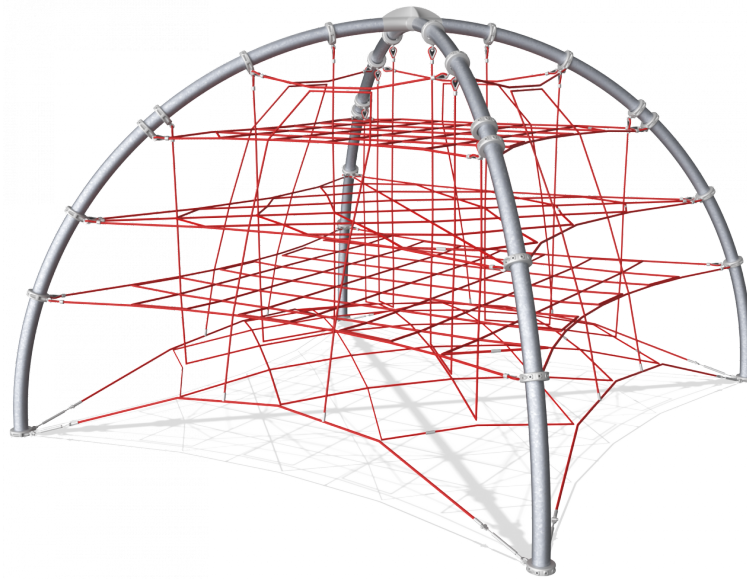

COR84100 Classic Dome

With its simple structure of pure net, the Corocord Classic Dome continues this tradition by inviting children of all levels to come and play in an environment that stimulates their own creativity.

Product Line	Corocord™ rope playground
Category	Domes & Arches
Age group	5+
Max. fall height (CM)	300
Total height (CM)	417
Safety Zone	76.3 m2

IN-
GROU.

ASTM

* = Highest designated play surface.

** = Total height of product.