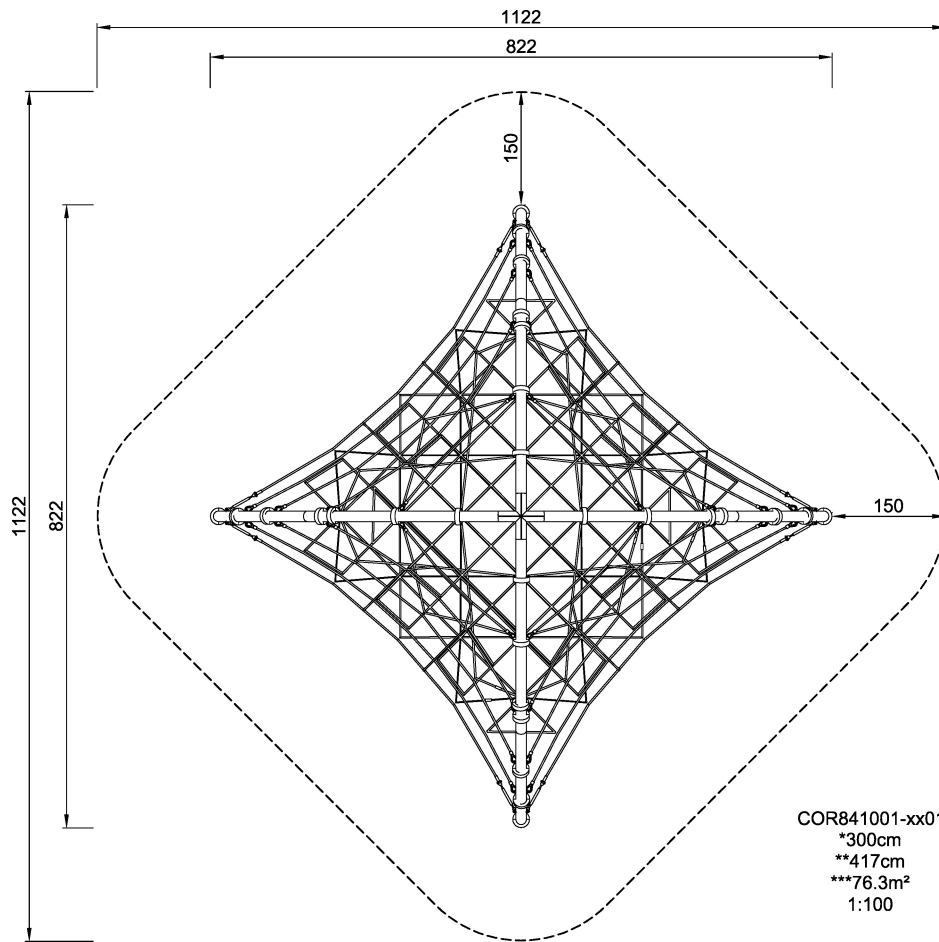

COR84100 Classic Dome

With its simple structure of pure net, the Corocord Classic Dome continues this tradition by inviting children of all levels to come and play in an environment that stimulates their own creativity.

Product Line	Corocord™ rope playground
Category	Domes & Arches
Age group	5+
Max. fall height (CM)	300
Total height (CM)	417
Safety Zone	76.3 m2

IN-
GROU.

ASTM

* = Highest designated play surface.

** = Total height of product.