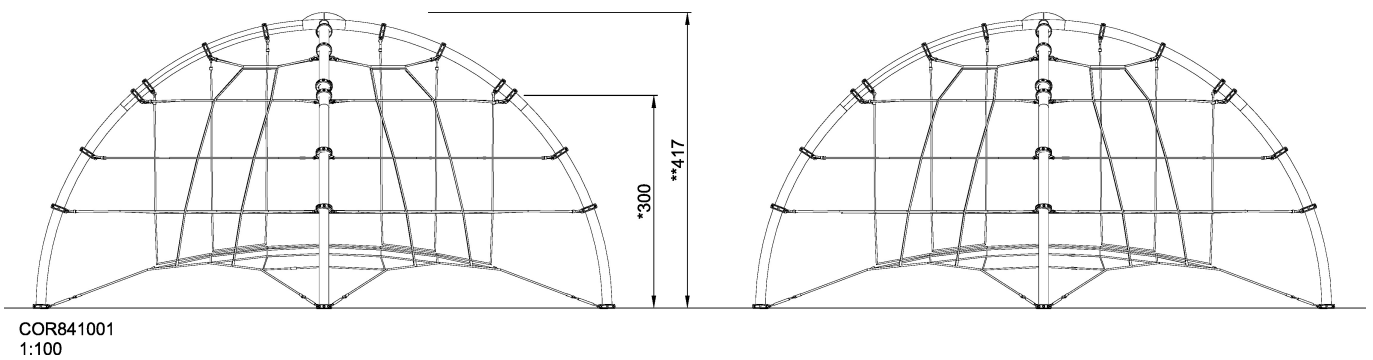

COR84100 Classic Dome

With its simple structure of pure net, the Corocord Classic Dome continues this tradition by inviting children of all levels to come and play in an environment that stimulates their own creativity.

Product Line	Corocord™ rope playground
Category	Domes & Arches
Age group	5+
Max. fall height (CM)	300
Total height (CM)	417
Safety Zone	76.3 m2

IN-
GROU.

ASTM

* = Highest designated play surface.

** = Total height of product.