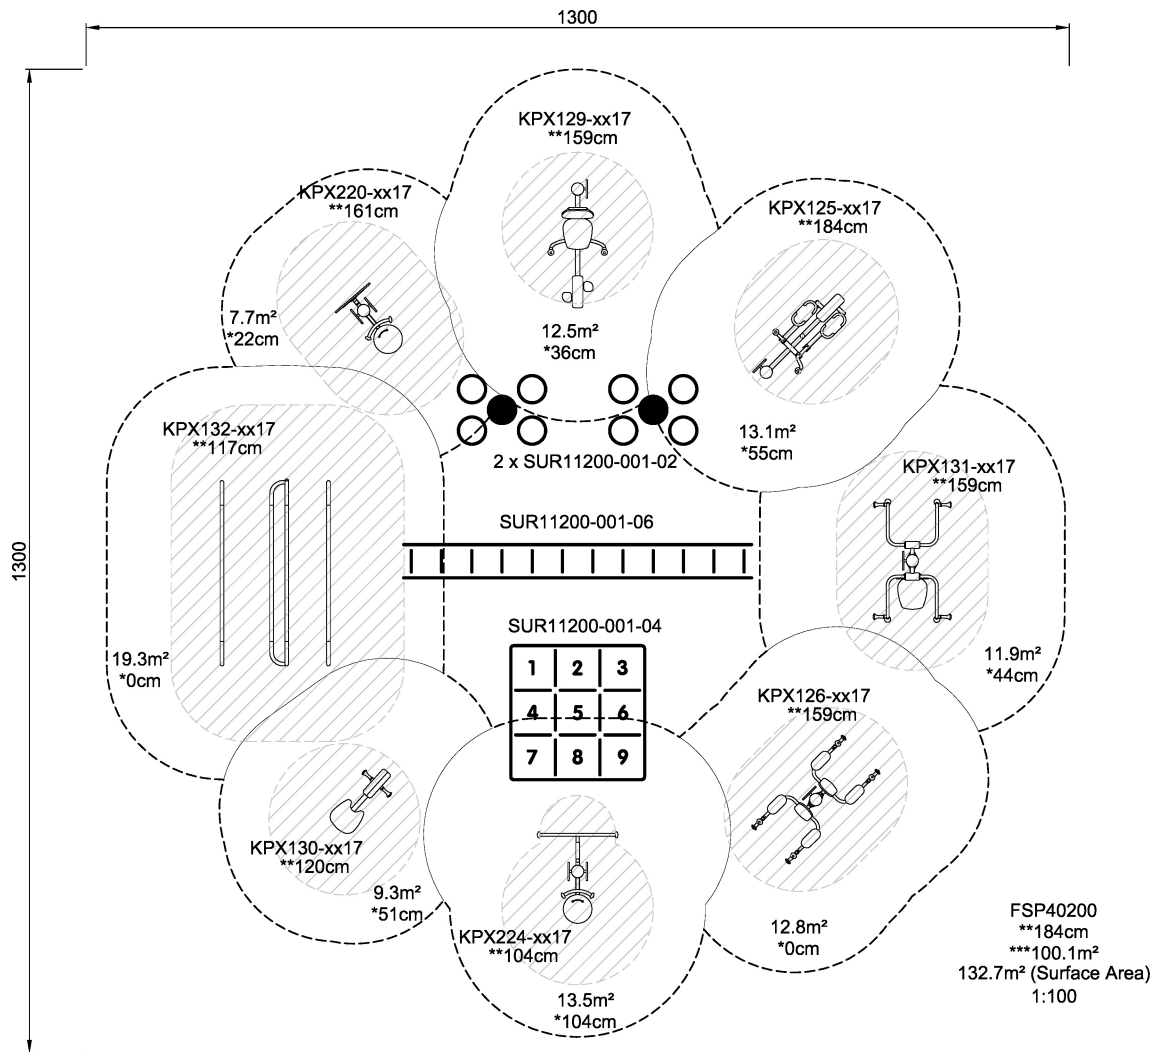

FSP40200

Circuit Training - 127m2

A highly accessible training location for active seniors. Intuitive equipment placed in an appealing circular layout - designed to promote social engagement and ensure safe training. All devices are carefully selected to increase the functional capacity needed to perform the daily activities necessary for independent living. Most equipment is wheelchair accessible and can be used for rehabilitation.

Product Line	Outdoor Fitness
Category	Fitness Solutions
Age group	13+
Total height (CM)	184
Safety Zone	100.3 m2

ASTM

* = Highest designated play surface.
** = Total height of product.

Weight/heaviest parts	kg.	Installation (Manpower)	1 Persons
Concrete required	NaN m ³	Installation (Hours)	Hours
Foundation amount/footing	NaN	Excavation	NaN m ³