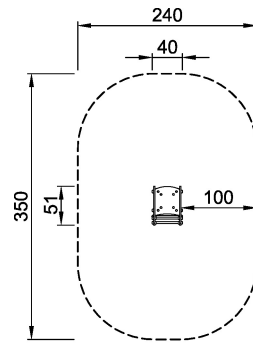

M177 Cat

The cat from the fairytale the Ugly Duckling by Hans Christian Andersen just tantalises children. The cute cat invites the player for a ride, securing a safe position between the two side panels, from where the child can experiment with balance and movement.

Product Line	Themed Play
Category	THE SMART PLAYGROUND™ (Digital)
Age group	2 - 6
Max. fall height (CM)	60
Total height (CM)	78
Safety Zone	7.5 m2

**SUR-
FACE**

ASTM

M17701-xxP
*60cm
**78cm
***7.5m²
1:100

* = Highest designated play surface.
** = Total height of product.

Weight/heaviest parts	kg.	Installation (Manpower)	Persons
Concrete required	NaN m3	Installation (Hours)	Hours
Foundation amount/footing	NaN	Excavation	NaN m3