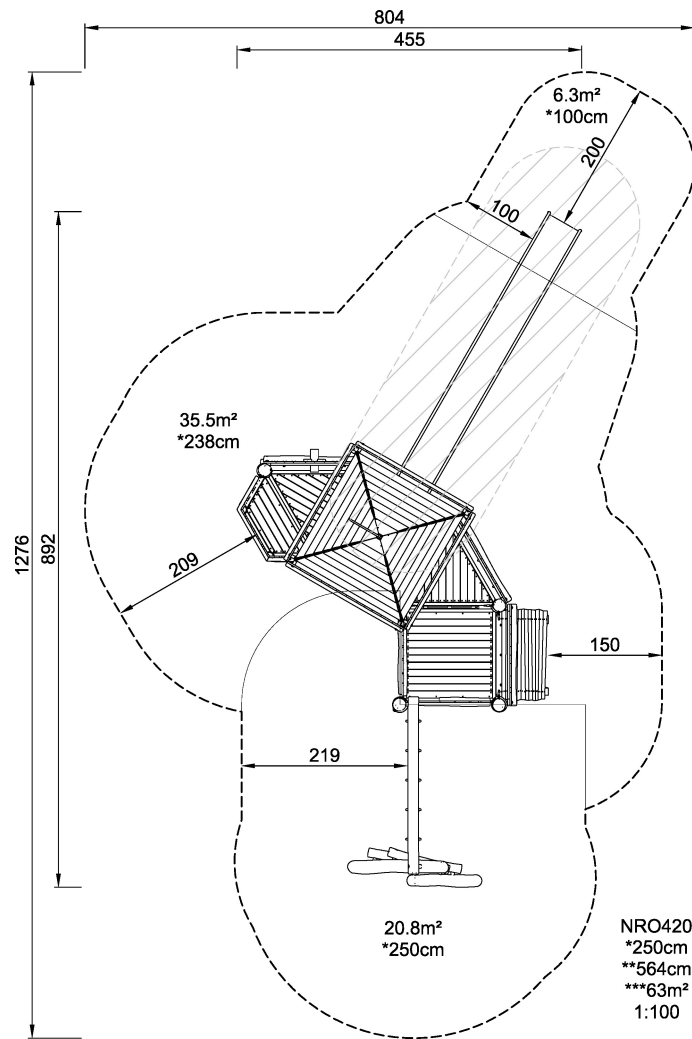

NRO420 Castle, Small

The Robinia castles will give any park a regal touch: the castles are architecture for the play princes, princesses, kings and queens. With their scale, the Robinia Castles allow for a wide range of ages playing together and invite the whole family for a royal play day. FSC® Certified (FSC® C004450) robinia wood on request.

Product Line	Organic Robinia
Category	Themed play, Castle and ships
Age group	4 - 12
Max. fall height (CM)	250
Total height (CM)	564
Safety Zone	63 m2

**IN-
GROU.**

NRO420
1:100

* = Highest designated play surface.
** = Total height of product.