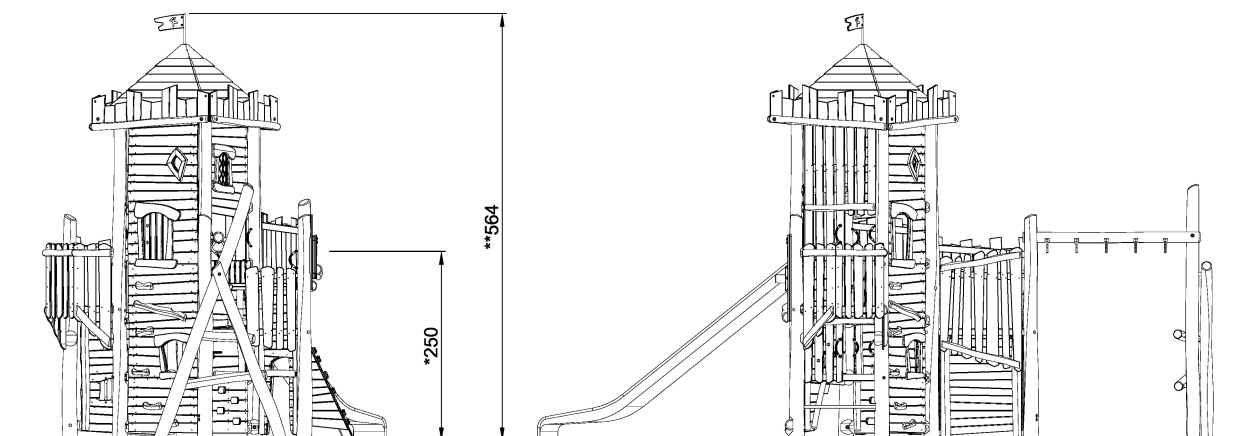

NRO420 Castle, Small

The Robinia castles will give any park a regal touch: the castles are architecture for the play princes, princesses, kings and queens. With their scale, the Robinia Castles allow for a wide range of ages playing together and invite the whole family for a royal play day. FSC® Certified (FSC® C004450) robinia wood on request.

Product Line	Organic Robinia
Category	Themed play, Castle and ships
Age group	4 - 12
Max. fall height (CM)	250
Total height (CM)	564
Safety Zone	63 m2

**IN-
GROU.**

NRO420
1:100

* = Highest designated play surface.
** = Total height of product.