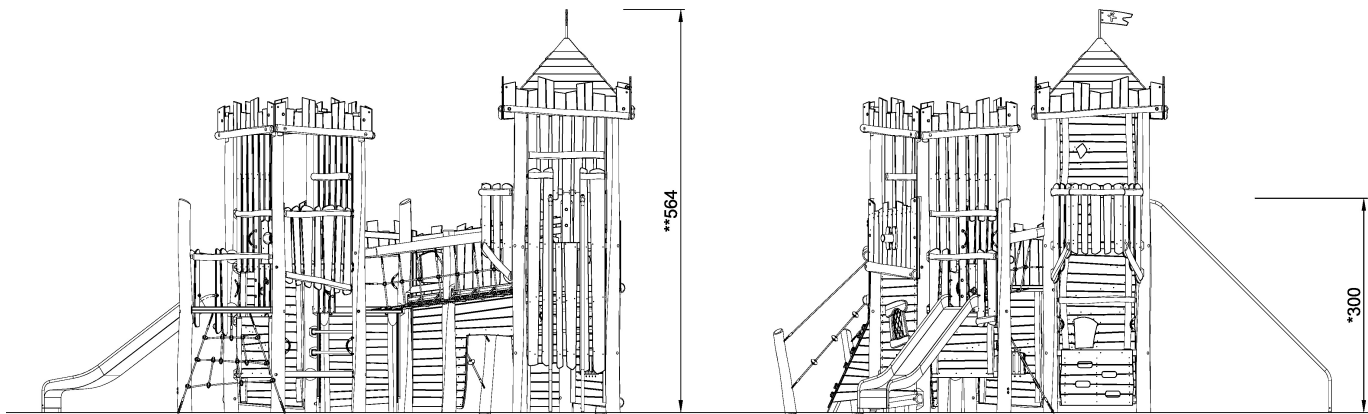

# Castle, Medium

The Robinia castles will give any park a regal touch: the castles are architecture for the play princes, princesses, kings and queens. With their scale, the Robinia Castles allow for a wide range of ages playing together and invite the whole family for a royal play day. Product is available as FSC<sup>®</sup> Certified (FSC<sup>®</sup> C004450) robinia wood on request.

<b>Product Line</b>	Organic Robinia
<b>Category</b>	Themed play, Castle and ships
<b>Age group</b>	6 - 12
<b>Max. fall height (CM)</b>	300
<b>Total height (CM)</b>	564
<b>Safety Zone</b>	75 m2

**IN-  
GROU.**

NRO422  
1:100

\* = Highest designated play surface.  
\*\* = Total height of product.

<b>Weight/heaviest parts</b>	kg.	<b>Installation (Manpower)</b>	Persons
<b>Concrete required</b>	NaN m3	<b>Installation (Hours)</b>	Hours
<b>Foundation amount/footing</b>	NaN	<b>Excavation</b>	NaN m3