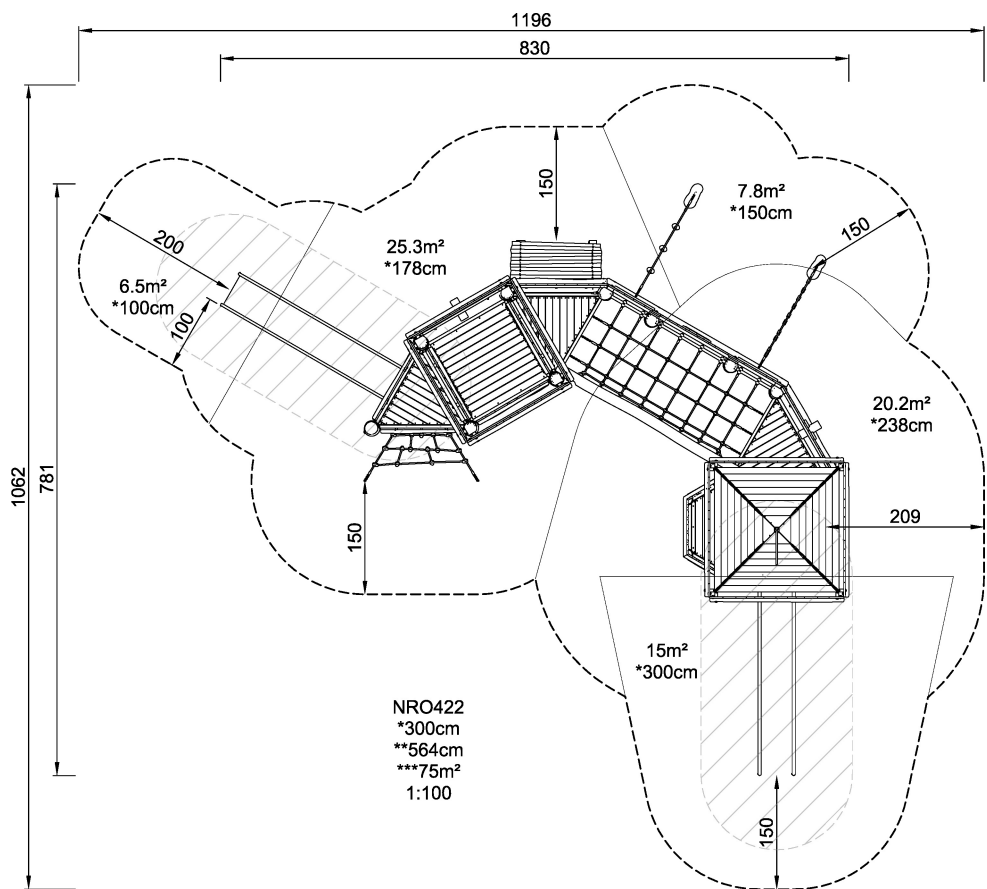

<b>Product Line</b>	Organic Robinia
<b>Category</b>	Themed play, Castle and ships
<b>Age group</b>	6 - 12
<b>Max. fall height (CM)</b>	300
<b>Total height (CM)</b>	564
<b>Safety Zone</b>	75 m2

**IN-  
GROU.**

NRO422  
1:100

\* = Highest designated play surface.  
\*\* = Total height of product.

<b>Weight/heaviest parts</b>	kg.	<b>Installation (Manpower)</b>	Persons
<b>Concrete required</b>	NaN m3	<b>Installation (Hours)</b>	Hours
<b>Foundation amount/footing</b>	NaN	<b>Excavation</b>	NaN m3