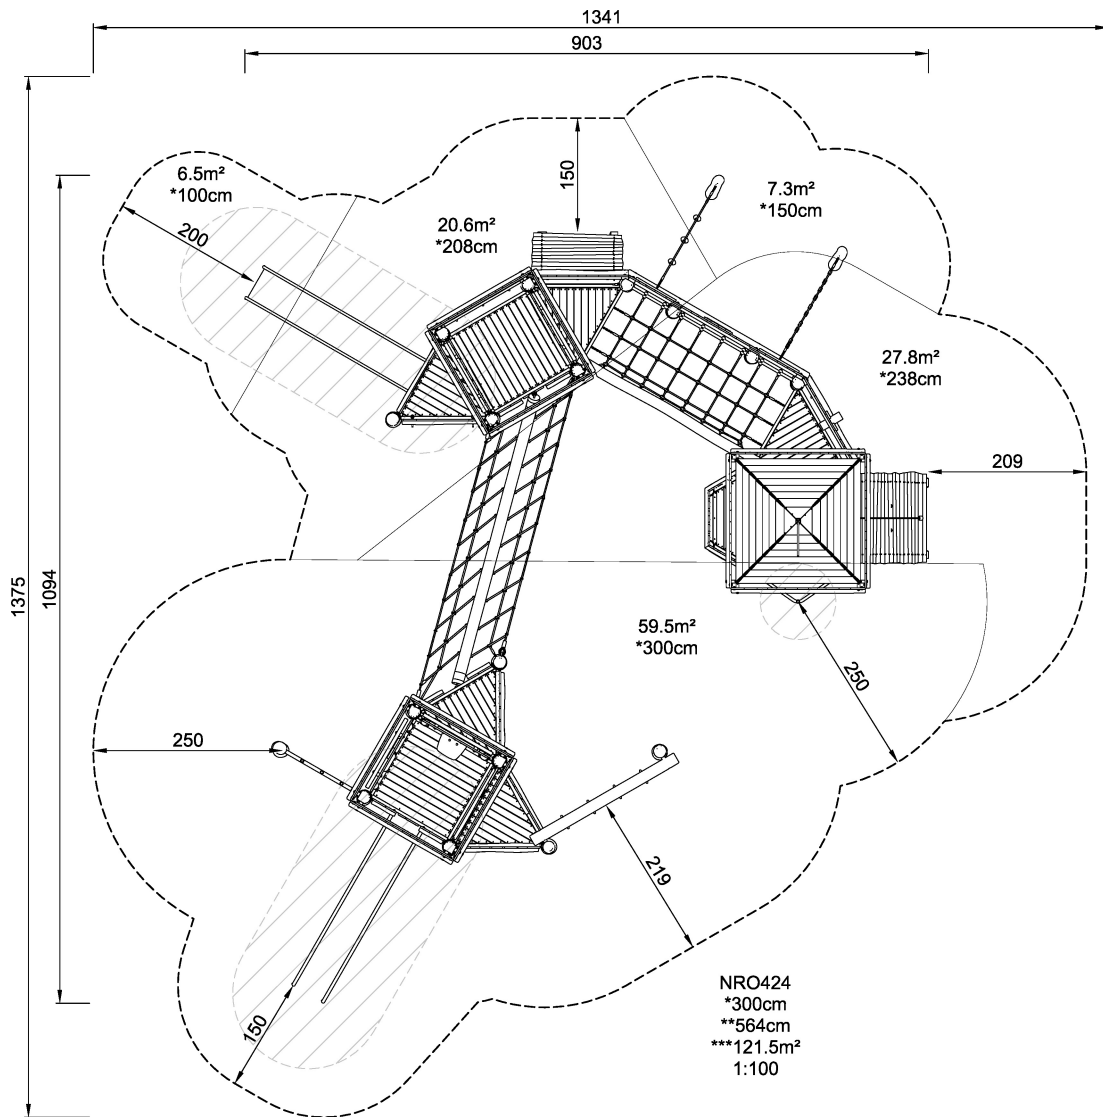

NRO424 Castle, Large

The Robinia castles will give any park a regal touch: the castles are architecture for the play princes, princesses, kings and queens. With their scale, the Robinia Castles allow for a wide range of ages playing together and invite the whole family for a royal play day. Product is available as FSC® Certified (FSC® C004450) robinia wood on request.

Product Line	Organic Robinia
Category	Themed play, Castle and ships
Age group	6 - 12
Max. fall height (CM)	300
Total height (CM)	564
Safety Zone	121.5 m ²

**IN-
GROU.**

NRO424
1:200

* = Highest designated play surface.
** = Total height of product.