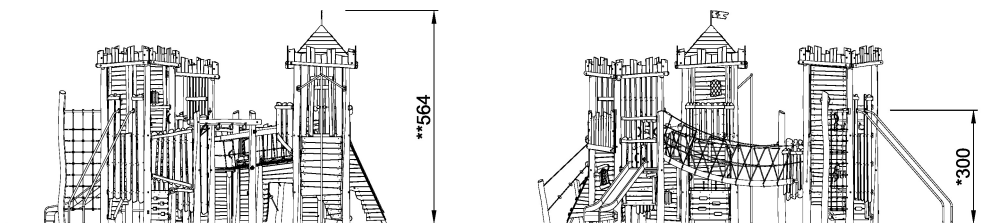

NRO424 Castle, Large

The Robinia castles will give any park a regal touch: the castles are architecture for the play princes, princesses, kings and queens. With their scale, the Robinia Castles allow for a wide range of ages playing together and invite the whole family for a royal play day. Product is available as FSC® Certified (FSC® C004450) robinia wood on request.

Product Line	Organic Robinia
Category	Themed play, Castle and ships
Age group	6 - 12
Max. fall height (CM)	300
Total height (CM)	564
Safety Zone	121.5 m ²

**IN-
GROU.**

NRO424
1:200

* = Highest designated play surface.
** = Total height of product.