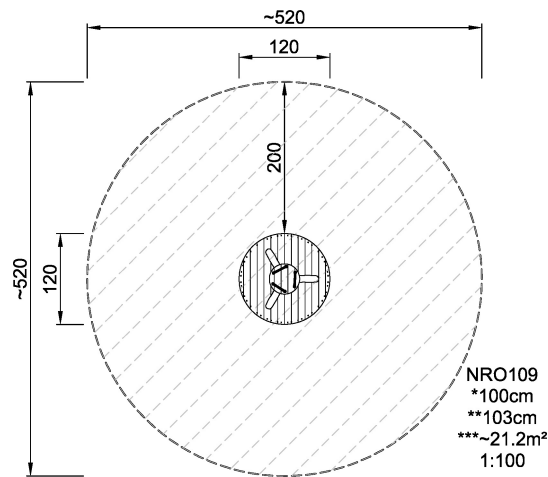

NRO109 Carousel

The product is available as FSC® Certified (FSC® C004450) robinia wood on request.

Product Line	Organic Robinia
Category	Traditional play, Sand and water play
Age group	4 - 12
Max. fall height (CM)	100
Total height (CM)	103
Safety Zone	21.2 m2

IN-
GROU.

* = Highest designated play surface.

** = Total height of product.

Weight/heaviest parts	kg.	Installation (Manpower)	Persons
Concrete required	NaN m ³	Installation (Hours)	Hours
Foundation amount/footing	NaN	Excavation	NaN m ³