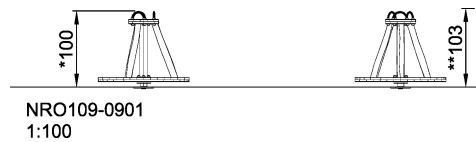

NRO109 Carousel

The product is available as FSC® Certified (FSC® C004450) robinia wood on request.

Product Line	Organic Robinia
Category	Traditional play, Sand and water play
Age group	4 - 12
Max. fall height (CM)	100
Total height (CM)	103
Safety Zone	21.2 m2

IN-
GROU.

* = Highest designated play surface.

** = Total height of product.

Weight/heaviest parts	kg.	Installation (Manpower)	Persons
Concrete required	NaN m ³	Installation (Hours)	Hours
Foundation amount/footing	NaN	Excavation	NaN m ³