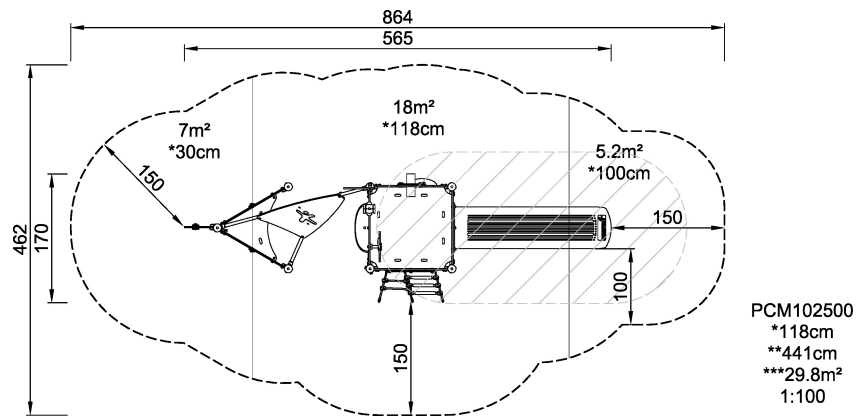

PCM102500 Caravelle

This fun Caravelle offers high density physical and role play with its classic theme and physical activities that stimulate motor skills such as cross body coordination and sense of space. The ship can be entered by a rope ladder with varied steps, which can challenge children's climbing. Once at the higher levels you will have a nice view of the ship and play area. From there they can slide down to ground level. On ground level of the ship a rocking hammock and a desk create a good play space.

Product Line	Themed Play
Category	Pirateships and Castles
Age group	2 - 6
Max. fall height (CM)	118
Total height (CM)	441
Safety Zone	29.8 m2

**IN-
GROU.**

* = Highest designated play surface.
** = Total height of product.