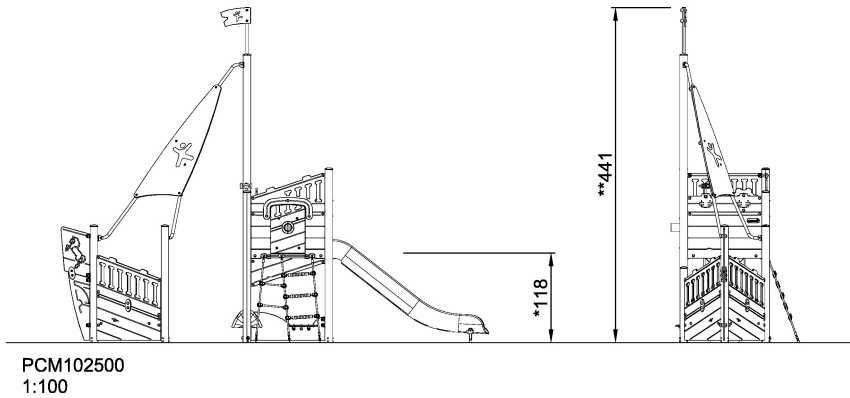

PCM102500 Caravelle

This fun Caravelle offers high density physical and role play with its classic theme and physical activities that stimulate motor skills such as cross body coordination and sense of space. The ship can be entered by a rope ladder with varied steps, which can challenge children's climbing. Once at the higher levels you will have a nice view of the ship and play area. From there they can slide down to ground level. On ground level of the ship a rocking hammock and a desk create a good play space.

Product Line	Themed Play
Category	Pirateships and Castles
Age group	2 - 6
Max. fall height (CM)	118
Total height (CM)	441
Safety Zone	29.8 m2

**IN-
GROU.**

* = Highest designated play surface.
** = Total height of product.