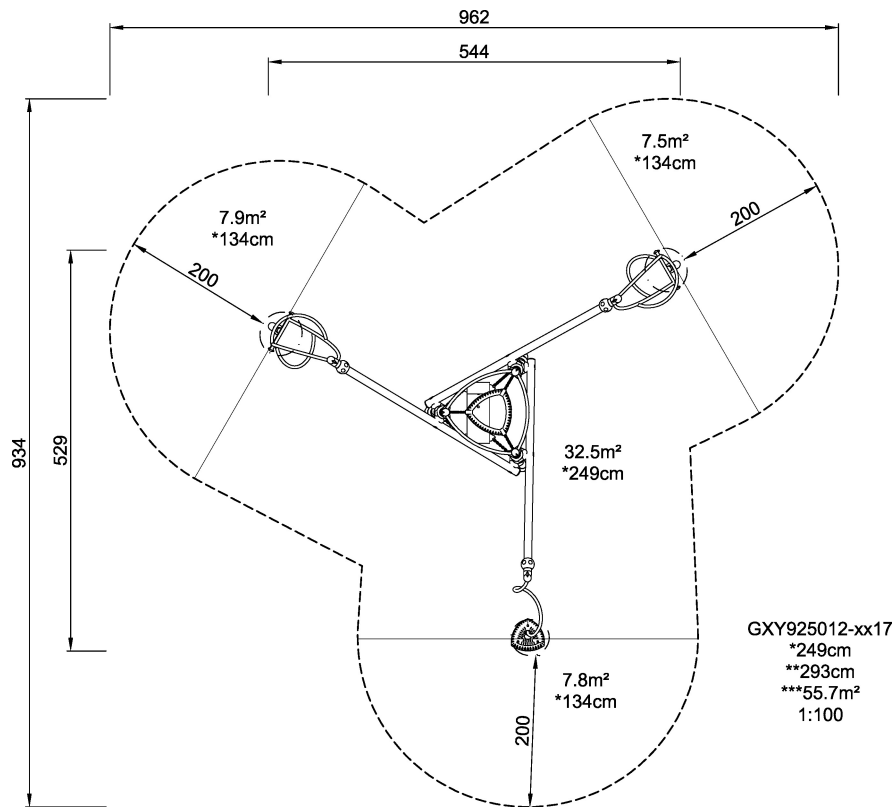

# GXY925 Canopus

Canopus is a space station. From the solid centre core, the space trip can be planned or observed. The open triangle and the play shell offer climbing and seating facilities for those who want to stay centred. Entering the triangle puts demands on the neglected triceps of today's children. The spinning move forces the children to recollect themselves and regain control - a both physically, socially and emotionally valuable experience.

<b>Product Line</b>	Traditional Play
<b>Category</b>	Supernova, carousels & spinners
<b>Age group</b>	6 - 15
<b>Max. fall height (CM)</b>	249
<b>Total height (CM)</b>	293
<b>Safety Zone</b>	55.7 m2

**SUR-  
FACE**

\* = Highest designated play surface.  
\*\* = Total height of product.

<b>Weight/heaviest parts</b>	kg.	<b>Installation (Manpower)</b>	Persons
<b>Concrete required</b>	NaN m3	<b>Installation (Hours)</b>	Hours
<b>Foundation amount/footing</b>	NaN	<b>Excavation</b>	NaN m3