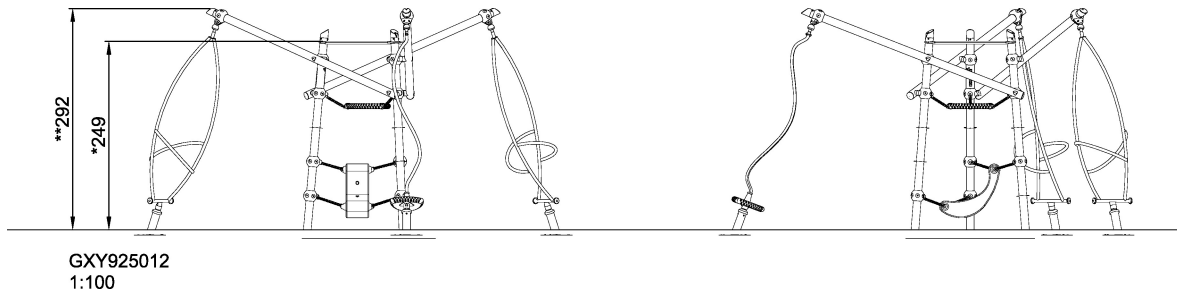

# GXY925 Canopus

Canopus is a space station. From the solid centre core, the space trip can be planned or observed. The open triangle and the play shell offer climbing and seating facilities for those who want to stay centred. Entering the triangle puts demands on the neglected triceps of today's children. The spinning move forces the children to recollect themselves and regain control - a both physically, socially and emotionally valuable experience.

<b>Product Line</b>	Traditional Play
<b>Category</b>	Supernova, carousels & spinners
<b>Age group</b>	6 - 15
<b>Max. fall height (CM)</b>	249
<b>Total height (CM)</b>	293
<b>Safety Zone</b>	55.7 m2

**SUR-  
FACE**

\* = Highest designated play surface.  
\*\* = Total height of product.

<b>Weight/heaviest parts</b>	kg.	<b>Installation (Manpower)</b>	Persons
<b>Concrete required</b>	NaN m3	<b>Installation (Hours)</b>	Hours
<b>Foundation amount/footing</b>	NaN	<b>Excavation</b>	NaN m3