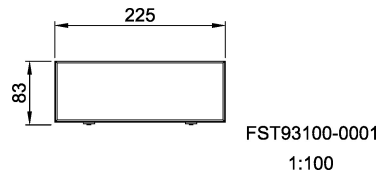

<b>Product Line</b>	Outdoor Fitness
<b>Category</b>	Bootcamp Training
<b>Age group</b>	13+
<b>Total height (CM)</b>	55

\* = Highest designated play surface.  
\*\* = Total height of product.

<b>Weight/heaviest parts</b>	kg.	<b>Installation (Manpower)</b>	1 Persons
<b>Concrete required</b>	NaN m3	<b>Installation (Hours)</b>	Hours
<b>Foundation amount/footing</b>	NaN	<b>Excavation</b>	NaN m3