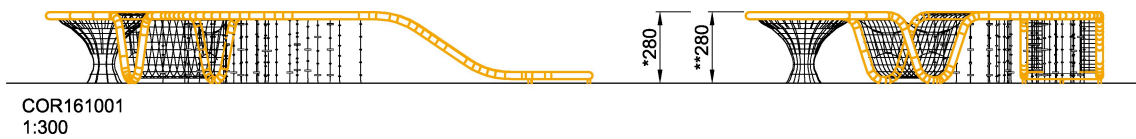

COR16100 Boomerang

The Boomerang guarantees maximum fun with their wide variety of extensions. Once the exciting Funnel Net, the Liana Ropes with numerous UFOs and EPDM Discs and the broad Waved Membrane have been discovered, children will love to return to these unique and impressive play structures over and over again.

Product Line	Corocord™ rope playground
Category	Loops
Age group	5+
Max. fall height (CM)	280
Total height (CM)	280
Safety Zone	253.8 m ²

* = Highest designated play surface.
** = Total height of product.