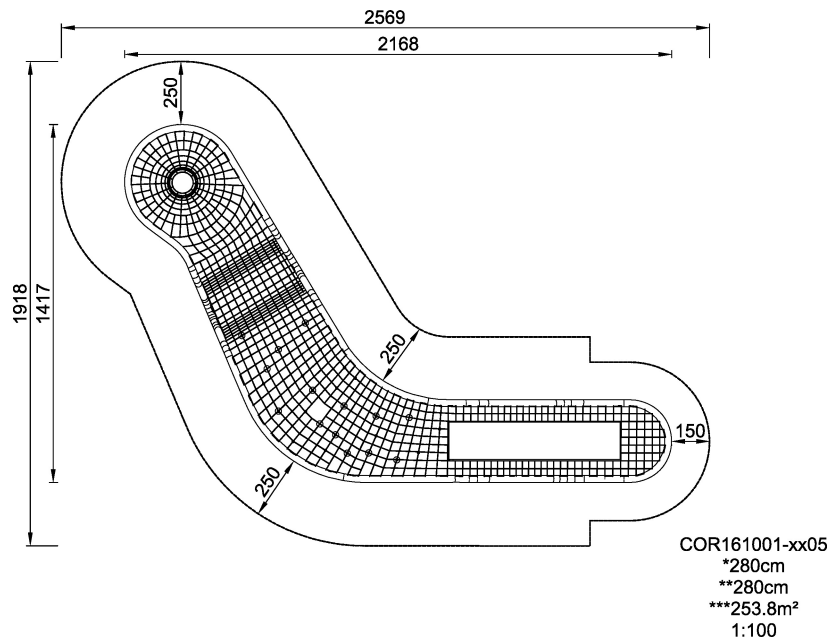

COR16100 Boomerang

The Boomerang guarantees maximum fun with their wide variety of extensions. Once the exciting Funnel Net, the Liana Ropes with numerous UFOs and EPDM Discs and the broad Waved Membrane have been discovered, children will love to return to these unique and impressive play structures over and over again.

Product Line	Corocord™ rope playground
Category	Loops
Age group	5+
Max. fall height (CM)	280
Total height (CM)	280
Safety Zone	253.8 m ²

* = Highest designated play surface.
** = Total height of product.