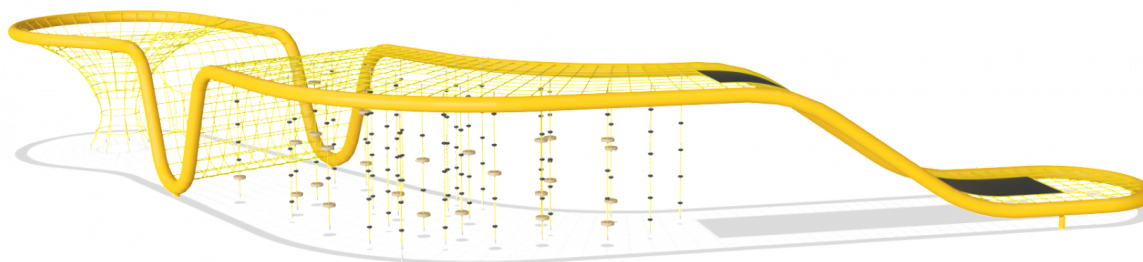

COR16100 Boomerang

The Boomerang guarantees maximum fun with their wide variety of extensions. Once the exciting Funnel Net, the Liana Ropes with numerous UFOs and EPDM Discs and the broad Waved Membrane have been discovered, children will love to return to these unique and impressive play structures over and over again.

Product Line	Corocord™ rope playground
Category	Loops
Age group	5+
Max. fall height (CM)	280
Total height (CM)	280
Safety Zone	253.8 m ²

* = Highest designated play surface.
** = Total height of product.