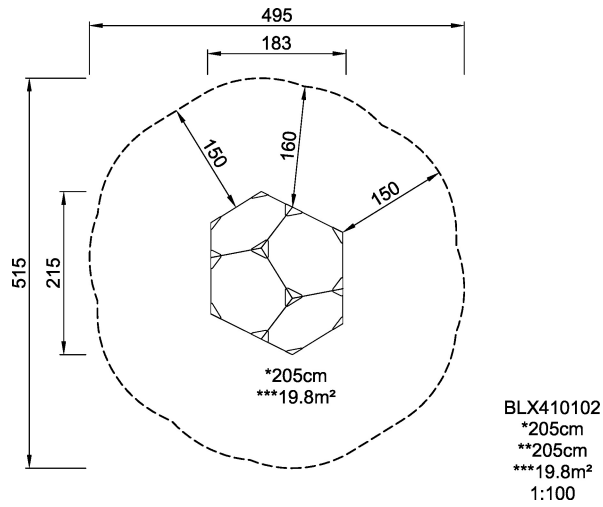

The Single BLOQX can stand alone, due to its slightly oversized proportions with three different panel colours. The climbing experience on this lonely module with its broader sides and therefore more roomy climbing area, is different from the more concentrated clustered structures. Also the less experienced climber can get the satisfaction of having reached a top with a view. Each side has 4 climbing grips arranged in a varied pattern to assist the climber. Different climbing events can be arranged when the climbers focus on using a special coloured grip or a panel colour. The Single BLOQX has a strong visual quality that is a powerful invitation to the climbing landscape that BLOQX offers. Together with a cluster of BLOQX the single module creates an interesting diverse climbing attraction.

Product Line	Urban climbing
Category	BLOQX™
Age group	8 - 15
Max. fall height (CM)	205
Total height (CM)	205
Safety Zone	19.8 m ²

SOCIALIZE

CLIMB

**SUR-
FACE**

ADA / INCLUSIVE

ASTM

* = Highest designated play surface.
** = Total height of product.