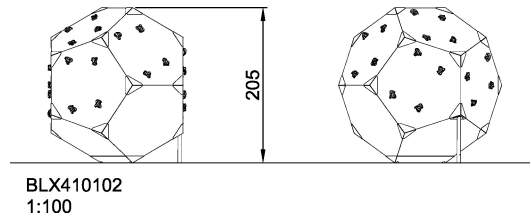

The Single BLOQX can stand alone, due to its slightly oversized proportions with three different panel colours. The climbing experience on this lonely module with its broader sides and therefore more roomy climbing area, is different from the more concentrated clustered structures. Also the less experienced climber can get the satisfaction of having reached a top with a view. Each side has 4 climbing grips arranged in a varied pattern to assist the climber. Different climbing events can be arranged when the climbers focus on using a special coloured grip or a panel colour. The Single BLOQX has a strong visual quality that is a powerful invitation to the climbing landscape that BLOQX offers. Together with a cluster of BLOQX the single module creates an interesting diverse climbing attraction.

Product Line	Urban climbing
Category	BLOQX™
Age group	8 - 15
Max. fall height (CM)	205
Total height (CM)	205
Safety Zone	19.8 m ²

SOCIALIZE

CLIMB

**SUR-
FACE**

ADA / INCLUSIVE

ASTM

* = Highest designated play surface.
** = Total height of product.