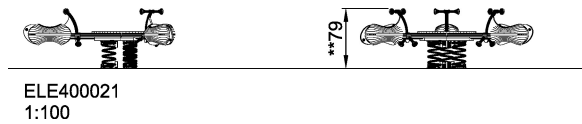

# Blazer

The Blazer is a distant relative of the seesaw, but with an Easy Rider twist. The movement, rhythm and melody of the Blazer changes with the number and position of the riders, with room for 1, 2, 3 and more in the middle. Every move counts on the Blazer as children learn how to make it change its motion.

<b>Product Line</b>	Traditional Play
<b>Category</b>	Seesaws
<b>Age group</b>	3 - 8
<b>Max. fall height (CM)</b>	100
<b>Total height (CM)</b>	79
<b>Safety Zone</b>	14.3 m <sup>2</sup>

SOCIALIZE

ROCK

BALANCE

DRAMATIC PLAY

INCLUSIVE

SUR-  
FACE

ADA / INCLUSIVE

ASTM

ELE400021  
\*100cm  
\*\*79cm  
\*\*\*14.3m<sup>2</sup>  
1:100

\* = Highest designated play surface.  
\*\* = Total height of product.

<b>Weight/heaviest parts</b>	kg.	<b>Installation (Manpower)</b>	Persons
<b>Concrete required</b>	NaN m <sup>3</sup>	<b>Installation (Hours)</b>	Hours
<b>Foundation amount/footing</b>	NaN	<b>Excavation</b>	NaN m <sup>3</sup>