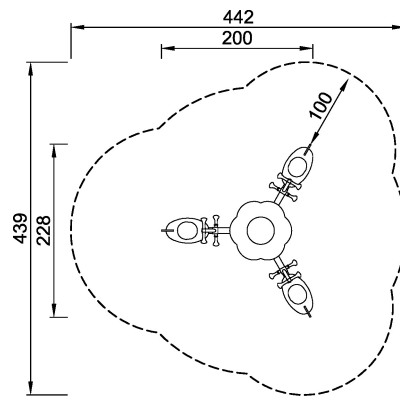

<b>Product Line</b>	Traditional Play
<b>Category</b>	Seesaws
<b>Age group</b>	3 - 8
<b>Max. fall height (CM)</b>	100
<b>Total height (CM)</b>	79
<b>Safety Zone</b>	14.3 m <sup>2</sup>

SOCIALIZE

ROCK

BALANCE

DRAMATIC PLAY

INCLUSIVE

SUR-  
FACE

ADA / INCLUSIVE

ASTM

ELE400021  
\*100cm  
\*\*79cm  
\*\*\*14.3m<sup>2</sup>  
1:100

\* = Highest designated play surface.  
\*\* = Total height of product.

<b>Weight/heaviest parts</b>	kg.	<b>Installation (Manpower)</b>	Persons
<b>Concrete required</b>	NaN m <sup>3</sup>	<b>Installation (Hours)</b>	Hours
<b>Foundation amount/footing</b>	NaN	<b>Excavation</b>	NaN m <sup>3</sup>