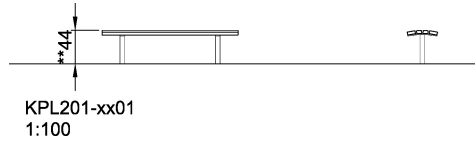

Category Benches, tables & signs

Total height (CM)44

**SUR-
FACE**

* = Highest designated play surface.
** = Total height of product.

Weight/heaviest parts	kg.	Installation (Manpower)	Persons
Concrete required	NaN m3	Installation (Hours)	Hours
Foundation amount/footing	NaN	Excavation	NaN m3