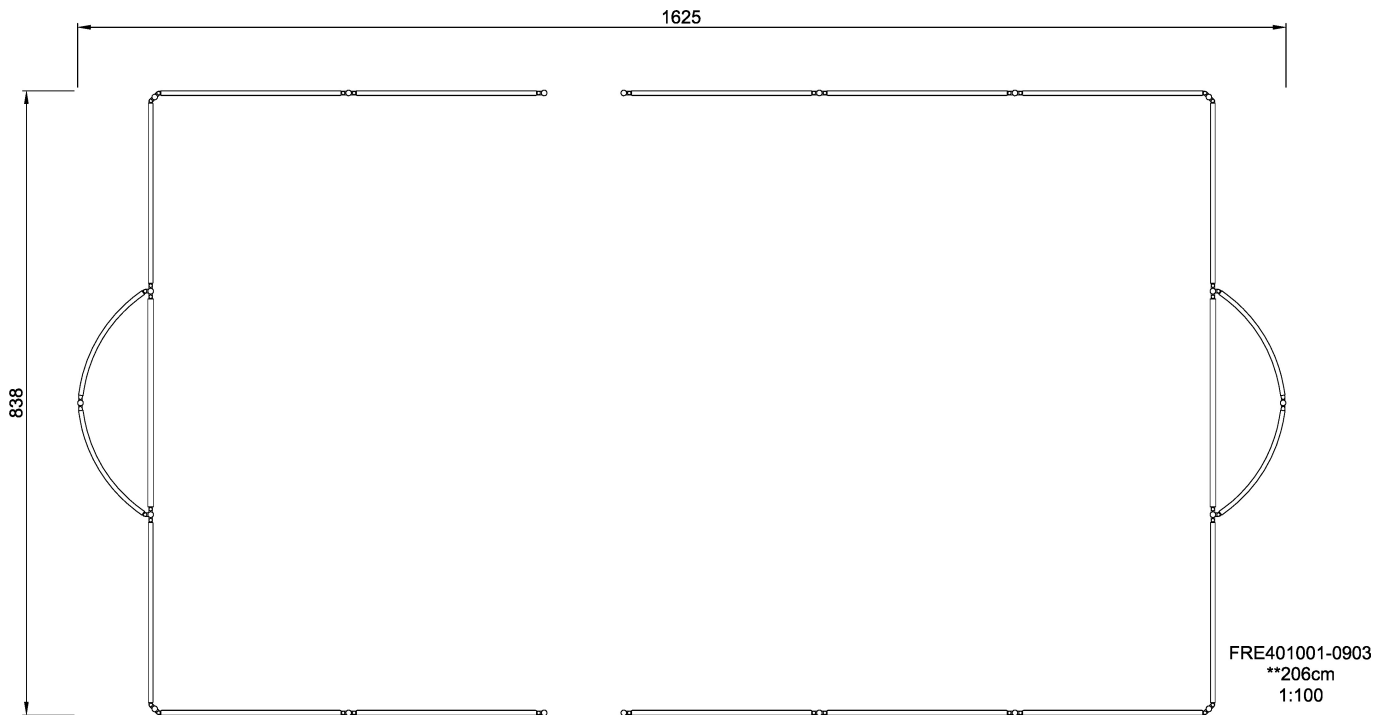

**Product Line** Multi Use Games Area

**Category** Basic Multi Sport

**Age group** 3+

**Total height (CM)**206

IN-  
GROU.

\* = Highest designated play surface.  
\*\* = Total height of product.

<b>Weight/heaviest parts</b>	kg.	<b>Installation (Manpower)</b>	1 Persons
<b>Concrete required</b>	NaN m3	<b>Installation (Hours)</b>	15 Hours
<b>Foundation amount/footing</b>	NaN	<b>Excavation</b>	NaN m3