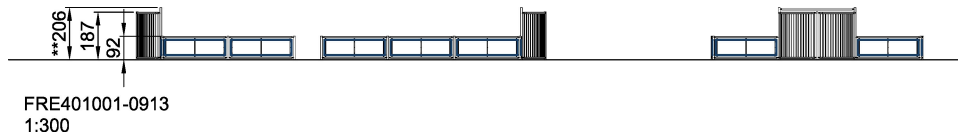

**Product Line** Multi Use Games Area

**Category** Basic Multi Sport

**Age group** 3+

**Total height (CM)**206

IN-  
GROU.

\* = Highest designated play surface.  
\*\* = Total height of product.

<b>Weight/heaviest parts</b>	kg.	<b>Installation (Manpower)</b>	1 Persons
<b>Concrete required</b>	NaN m3	<b>Installation (Hours)</b>	15 Hours
<b>Foundation amount/footing</b>	NaN	<b>Excavation</b>	NaN m3