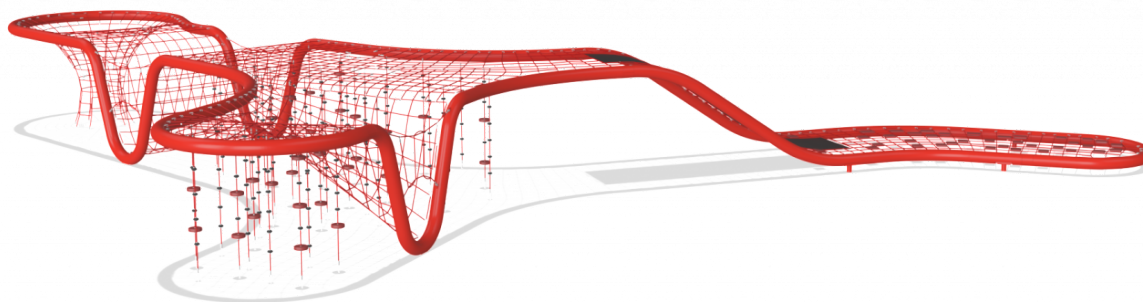

COR16200 Anemone

The bright red Anemone provides a floral highlight, and not only in an urban sea of houses. With its wide variety of extensions, freely-swinging Liana Ropes with EPDM Discs, a large climbing net area with a Funnel Net and Waved Membrane, as well as inviting EDPM stones, it continually offers children new play challenges.

Product Line	Corocord™ rope playground
Category	Loops
Age group	5+
Max. fall height (CM)	280
Total height (CM)	280
Safety Zone	305.4 m2

COR162001-xx01
*280cm
**280cm
***305.4m²
1:100

COR162001
1:300

* = Highest designated play surface.
** = Total height of product.