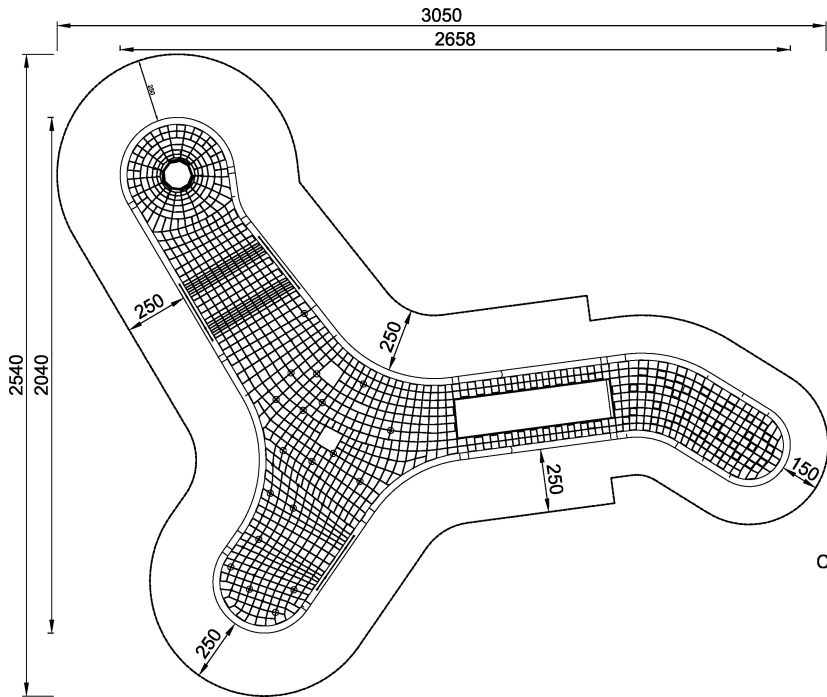

COR16200 Anemone

The bright red Anemone provides a floral highlight, and not only in an urban sea of houses. With its wide variety of extensions, freely-swinging Liana Ropes with EPDM Discs, a large climbing net area with a Funnel Net and Waved Membrane, as well as inviting EDPM stones, it continually offers children new play challenges.

Product Line	Corocord™ rope playground
Category	Loops
Age group	5+
Max. fall height (CM)	280
Total height (CM)	280
Safety Zone	305.4 m2

COR162001-xx01
*280cm
**280cm
***305.4m²
1:100

COR162001
1:300

* = Highest designated play surface.
** = Total height of product.