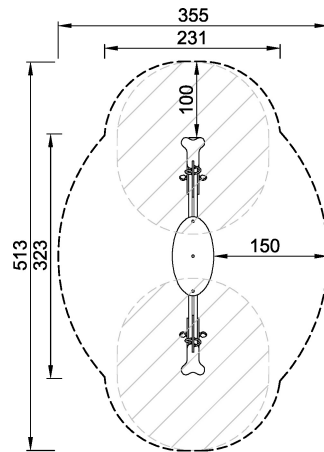

M143 Albatross

This new edition to our classic range of KOMPAN seesaws has a good large suspension; one child can quite safely sit alone, or several children can comfortably seesaw together. The platform in the middle allows more children to join in the game.

| | |
|------------------------------|---------------------|
| Product Line | Traditional Play |
| Category | Seesaws |
| Age group | 3 - 8 |
| Max. fall height (CM) | 100 |
| Total height (CM) | 92 |
| Safety Zone | 13.7 m ² |

SUR-
FACE

ASTM

M14374P
*100cm
**92cm
***13.7m²
1:100

M14374P
1:100

* = Highest designated play surface.
** = Total height of product.

| | | | |
|----------------------------------|--------------------|--------------------------------|--------------------|
| Weight/heaviest parts | kg. | Installation (Manpower) | Persons |
| Concrete required | NaN m ³ | Installation (Hours) | Hours |
| Foundation amount/footing | NaN | Excavation | NaN m ³ |