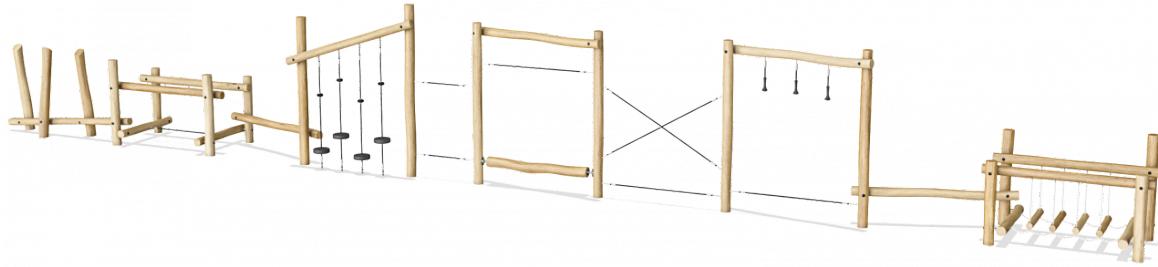

# NRO865 Agility Trail 6

Product is available as FSC® Certified (FSC® C004450) robinia wood on request.

<b>Product Line</b>	Organic Robinia
<b>Category</b>	Traditional play, Sand and water play
<b>Age group</b>	6 - 12
<b>Max. fall height (CM)</b>	67
<b>Total height (CM)</b>	260
<b>Safety Zone</b>	76.7 m <sup>2</sup>

INCLUSIVE

**SUR-  
FACE**

\* = Highest designated play surface.  
\*\* = Total height of product.

<b>Weight/heaviest parts</b>	kg.	<b>Installation (Manpower)</b>	Persons
<b>Concrete required</b>	NaN m3	<b>Installation (Hours)</b>	Hours
<b>Foundation amount/footing</b>	NaN	<b>Excavation</b>	NaN m3