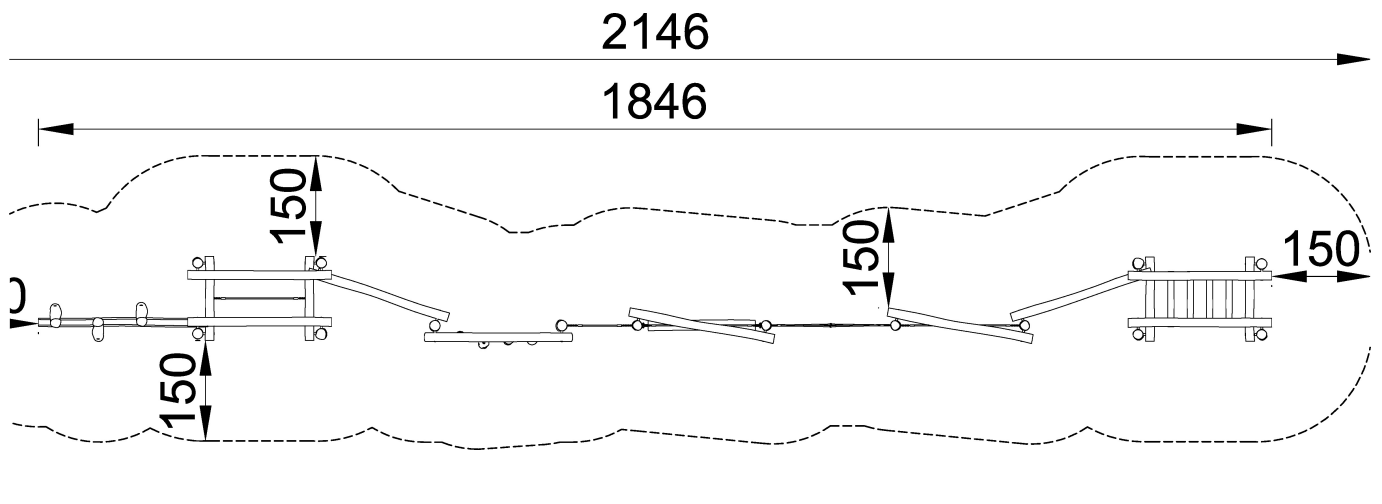

# NRO865 Agility Trail 6

Product is available as FSC® Certified (FSC® C004450) robinia wood on request.

<b>Product Line</b>	Organic Robinia
<b>Category</b>	Traditional play, Sand and water play
<b>Age group</b>	6 - 12
<b>Max. fall height (CM)</b>	67
<b>Total height (CM)</b>	260
<b>Safety Zone</b>	76.7 m <sup>2</sup>

INCLUSIVE

**SUR-  
FACE**

\* = Highest designated play surface.  
\*\* = Total height of product.

<b>Weight/heaviest parts</b>	kg.	<b>Installation (Manpower)</b>	Persons
<b>Concrete required</b>	NaN m3	<b>Installation (Hours)</b>	Hours
<b>Foundation amount/footing</b>	NaN	<b>Excavation</b>	NaN m3