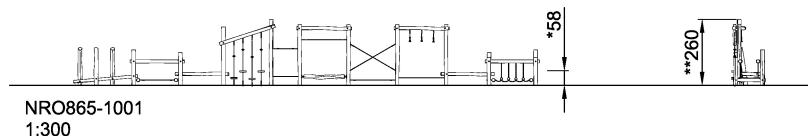

# NRO865 Agility Trail 6

Product is available as FSC® Certified (FSC® C004450) robinia wood on request.

<b>Product Line</b>	Organic Robinia
<b>Category</b>	Traditional play, Sand and water play
<b>Age group</b>	6 - 12
<b>Max. fall height (CM)</b>	67
<b>Total height (CM)</b>	260
<b>Safety Zone</b>	76.7 m <sup>2</sup>

INCLUSIVE

**SUR-  
FACE**

\* = Highest designated play surface.  
\*\* = Total height of product.

<b>Weight/heaviest parts</b>	kg.	<b>Installation (Manpower)</b>	Persons
<b>Concrete required</b>	NaN m3	<b>Installation (Hours)</b>	Hours
<b>Foundation amount/footing</b>	NaN	<b>Excavation</b>	NaN m3