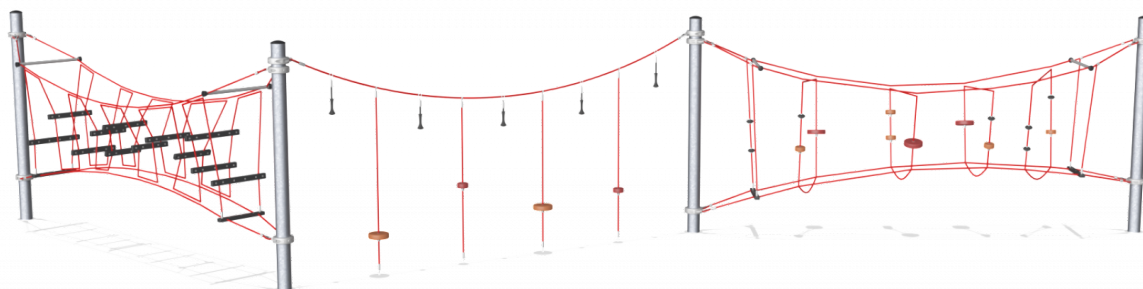

# COR10390 Agility Package 39

Incl. adventure trail, hurdles and discus.

<b>Product Line</b>	Corocord™ rope playground
<b>Category</b>	Agility Nets
<b>Age group</b>	5+
<b>Max. fall height (CM)</b>	275
<b>Total height (CM)</b>	290
<b>Safety Zone</b>	104.8 m <sup>2</sup>

COR103901  
1:300

\* = Highest designated play surface.  
\*\* = Total height of product.

<b>Weight/heaviest parts</b>	kg.	<b>Installation (Manpower)</b>	Persons
<b>Concrete required</b>	NaN m <sup>3</sup>	<b>Installation (Hours)</b>	Hours
<b>Foundation amount/footing</b>	NaN	<b>Excavation</b>	NaN m <sup>3</sup>