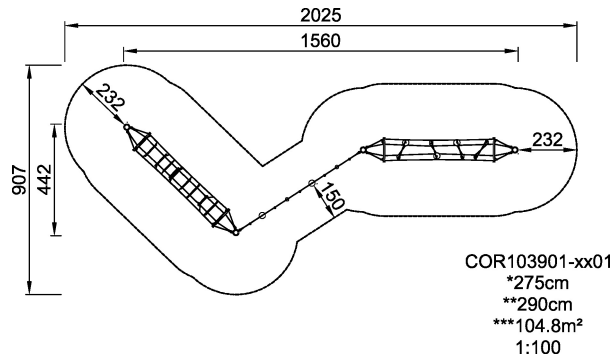

# COR10390 Agility Package 39

Incl. adventure trail, hurdles and discus.

<b>Product Line</b>	Corocord™ rope playground
<b>Category</b>	Agility Nets
<b>Age group</b>	5+
<b>Max. fall height (CM)</b>	275
<b>Total height (CM)</b>	290
<b>Safety Zone</b>	104.8 m <sup>2</sup>

COR103901  
1:300

\* = Highest designated play surface.  
\*\* = Total height of product.

<b>Weight/heaviest parts</b>	kg.	<b>Installation (Manpower)</b>	Persons
<b>Concrete required</b>	NaN m <sup>3</sup>	<b>Installation (Hours)</b>	Hours
<b>Foundation amount/footing</b>	NaN	<b>Excavation</b>	NaN m <sup>3</sup>