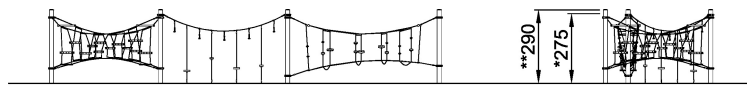

# COR10390 Agility Package 39

Incl. adventure trail, hurdles and discus.

<b>Product Line</b>	Corocord™ rope playground
<b>Category</b>	Agility Nets
<b>Age group</b>	5+
<b>Max. fall height (CM)</b>	275
<b>Total height (CM)</b>	290
<b>Safety Zone</b>	104.8 m <sup>2</sup>

COR103901  
1:300

\* = Highest designated play surface.  
\*\* = Total height of product.

<b>Weight/heaviest parts</b>	kg.	<b>Installation (Manpower)</b>	Persons
<b>Concrete required</b>	NaN m <sup>3</sup>	<b>Installation (Hours)</b>	Hours
<b>Foundation amount/footing</b>	NaN	<b>Excavation</b>	NaN m <sup>3</sup>