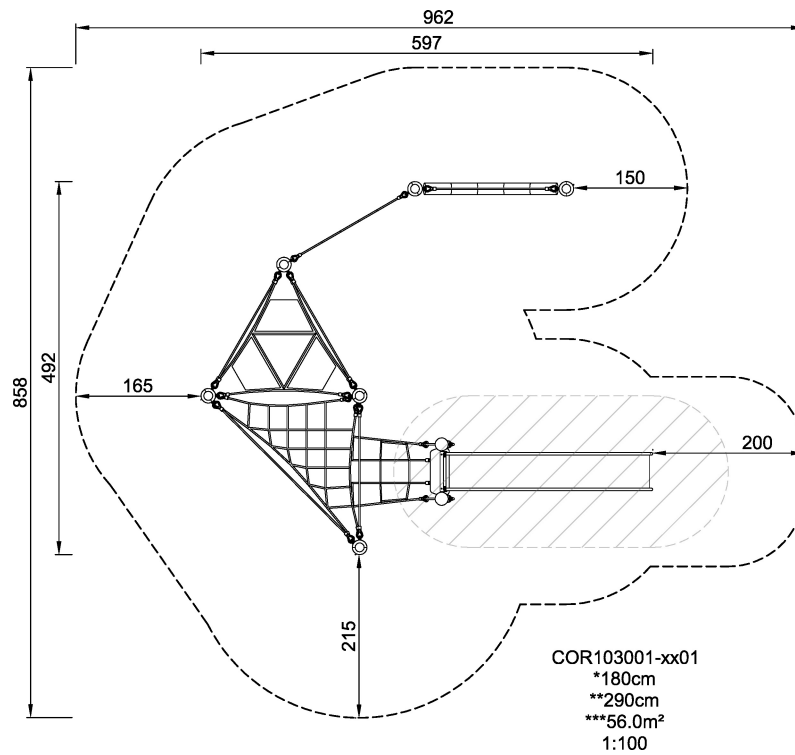

# COR10300 Agility Package 30

Incl. triangular membrane and jungle rope.

<b>Product Line</b>	Corocord™ rope playground
<b>Category</b>	Agility Nets
<b>Age group</b>	3+
<b>Max. fall height (CM)</b>	180
<b>Total height (CM)</b>	290
<b>Safety Zone</b>	56 m2

SOCIALIZE

CLIMB

INCLUSIVE

IN-  
GROU.

\* = Highest designated play surface.  
\*\* = Total height of product.

<b>Weight/heaviest parts</b>	kg.	<b>Installation (Manpower)</b>	Persons
<b>Concrete required</b>	NaN m <sup>3</sup>	<b>Installation (Hours)</b>	Hours
<b>Foundation amount/footing</b>	NaN	<b>Excavation</b>	NaN m <sup>3</sup>