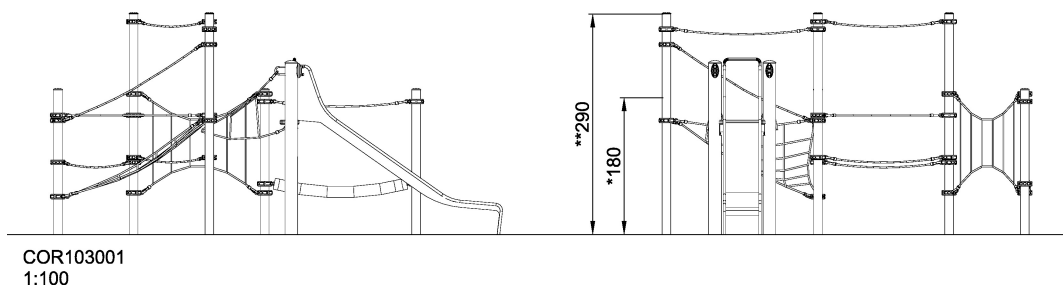

# COR10300 Agility Package 30

Incl. triangular membrane and jungle rope.

<b>Product Line</b>	Corocord™ rope playground
<b>Category</b>	Agility Nets
<b>Age group</b>	3+
<b>Max. fall height (CM)</b>	180
<b>Total height (CM)</b>	290
<b>Safety Zone</b>	56 m2

SOCIALIZE

CLIMB

INCLUSIVE

IN-  
GROU.

\* = Highest designated play surface.  
\*\* = Total height of product.

<b>Weight/heaviest parts</b>	kg.	<b>Installation (Manpower)</b>	Persons
<b>Concrete required</b>	NaN m <sup>3</sup>	<b>Installation (Hours)</b>	Hours
<b>Foundation amount/footing</b>	NaN	<b>Excavation</b>	NaN m <sup>3</sup>