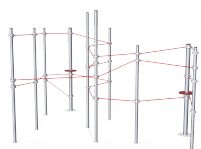

COR10260 Agility Package 26

Incl. climbing valley rope.

Product Line	Corocord™ rope playground
Category	Agility Nets
Age group	5+
Max. fall height (CM)	290
Total height (CM)	390
Safety Zone	63.5 m ²

SOCIALIZE

CLIMB

INCLUSIVE

IN-
GROU.

* = Highest designated play surface.
** = Total height of product.

Weight/heaviest parts	kg.	Installation (Manpower)	Persons
Concrete required	NaN m3	Installation (Hours)	Hours
Foundation amount/footing	NaN	Excavation	NaN m3