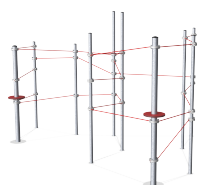

COR10260 Agility Package 26

Incl. climbing valley rope.

Product Line	Corocord™ rope playground
Category	Agility Nets
Age group	5+
Max. fall height (CM)	290
Total height (CM)	390
Safety Zone	63.5 m ²

SOCIALIZE

CLIMB

INCLUSIVE

IN-
GROU.

* = Highest designated play surface.
** = Total height of product.

Weight/heaviest parts	kg.	Installation (Manpower)	Persons
Concrete required	NaN m3	Installation (Hours)	Hours
Foundation amount/footing	NaN	Excavation	NaN m3