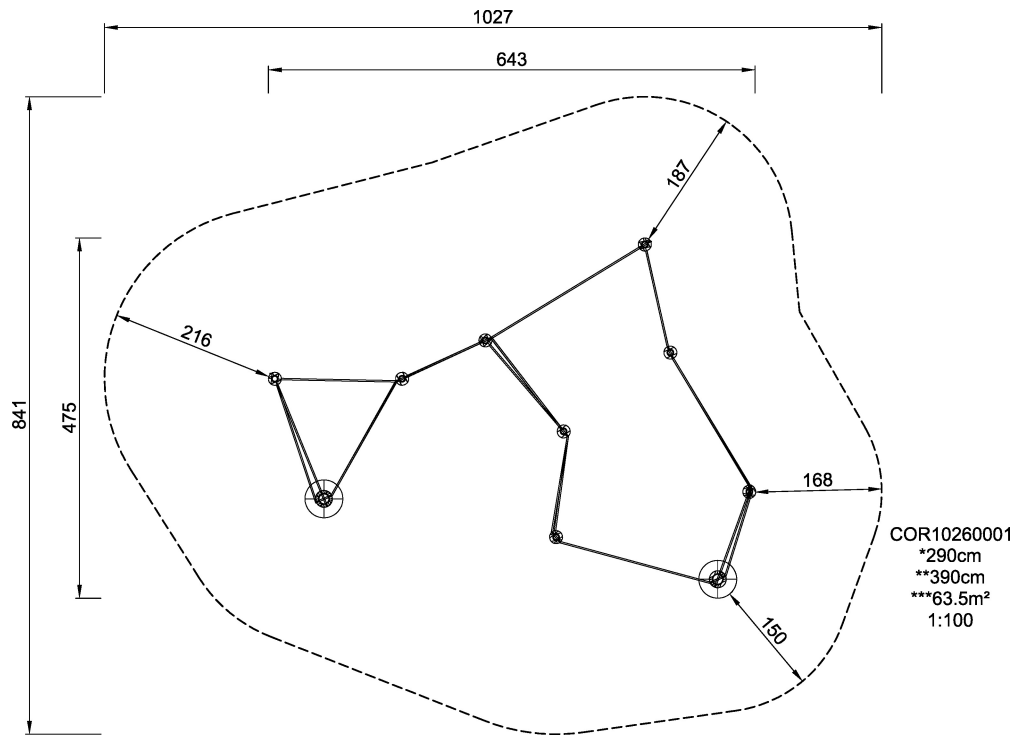

COR10260 Agility Package 26

Incl. climbing valley rope.

Product Line	Corocord™ rope playground
Category	Agility Nets
Age group	5+
Max. fall height (CM)	290
Total height (CM)	390
Safety Zone	63.5 m ²

SOCIALIZE

CLIMB

INCLUSIVE

IN-
GROU.

* = Highest designated play surface.
** = Total height of product.

Weight/heaviest parts	kg.	Installation (Manpower)	Persons
Concrete required	NaN m3	Installation (Hours)	Hours
Foundation amount/footing	NaN	Excavation	NaN m3