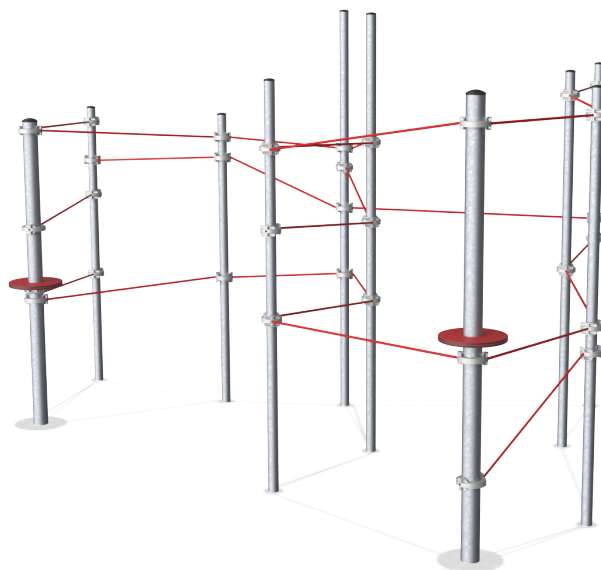

COR10260 Agility Package 26

Incl. climbing valley rope.

Product Line	Corocord™ rope playground
Category	Agility Nets
Age group	5+
Max. fall height (CM)	290
Total height (CM)	390
Safety Zone	63.5 m ²

SOCIALIZE

CLIMB

INCLUSIVE

IN-
GROU.

* = Highest designated play surface.
** = Total height of product.

Weight/heaviest parts	kg.	Installation (Manpower)	Persons
Concrete required	NaN m3	Installation (Hours)	Hours
Foundation amount/footing	NaN	Excavation	NaN m3