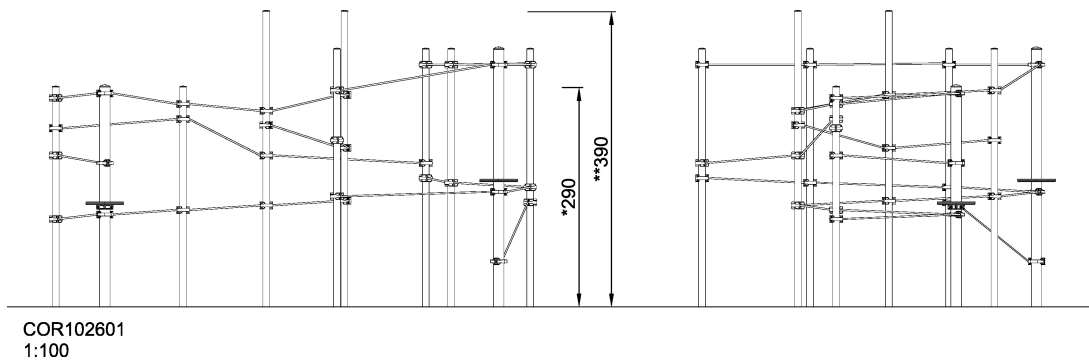

COR10260 Agility Package 26

Incl. climbing valley rope.

Product Line	Corocord™ rope playground
Category	Agility Nets
Age group	5+
Max. fall height (CM)	290
Total height (CM)	390
Safety Zone	63.5 m ²

SOCIALIZE

CLIMB

INCLUSIVE

IN-
GROU.

* = Highest designated play surface.
** = Total height of product.

Weight/heaviest parts	kg.	Installation (Manpower)	Persons
Concrete required	NaN m3	Installation (Hours)	Hours
Foundation amount/footing	NaN	Excavation	NaN m3