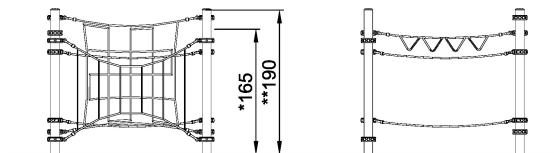

COR10250 Agility Package 25

Incl. arm-walk and balancing ropes.

Product Line	Corocord™ rope playground
Category	Agility Nets
Age group	5+
Max. fall height (CM)	165
Total height (CM)	190
Safety Zone	29.6 m ²

SOCIALIZE

CLIMB

INCLUSIVE

IN-
GROU.

* = Highest designated play surface.
** = Total height of product.

Weight/heaviest parts	kg.	Installation (Manpower)	Persons
Concrete required	NaN m ³	Installation (Hours)	Hours
Foundation amount/footing	NaN	Excavation	NaN m ³