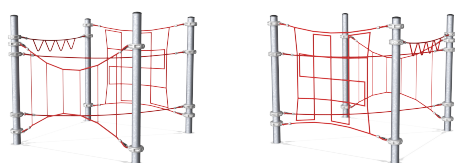

COR10250 Agility Package 25

Incl. arm-walk and balancing ropes.

Product Line	Corocord™ rope playground
Category	Agility Nets
Age group	5+
Max. fall height (CM)	165
Total height (CM)	190
Safety Zone	29.6 m ²

SOCIALIZE

CLIMB

INCLUSIVE

IN-
GROU.

* = Highest designated play surface.
** = Total height of product.

Weight/heaviest parts	kg.	Installation (Manpower)	Persons
Concrete required	NaN m ³	Installation (Hours)	Hours
Foundation amount/footing	NaN	Excavation	NaN m ³