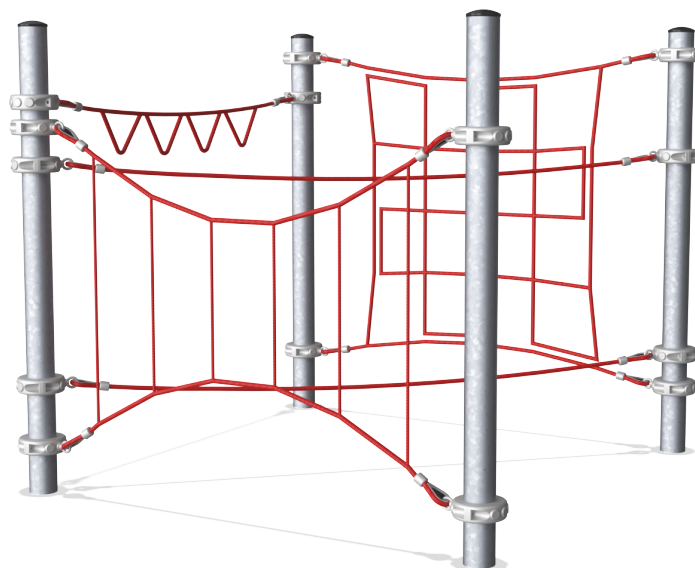

COR10250 Agility Package 25

Incl. arm-walk and balancing ropes.

Product Line	Corocord™ rope playground
Category	Agility Nets
Age group	5+
Max. fall height (CM)	165
Total height (CM)	190
Safety Zone	29.6 m ²

SOCIALIZE

CLIMB

INCLUSIVE

IN-
GROU.

* = Highest designated play surface.
** = Total height of product.

Weight/heaviest parts	kg.	Installation (Manpower)	Persons
Concrete required	NaN m ³	Installation (Hours)	Hours
Foundation amount/footing	NaN	Excavation	NaN m ³