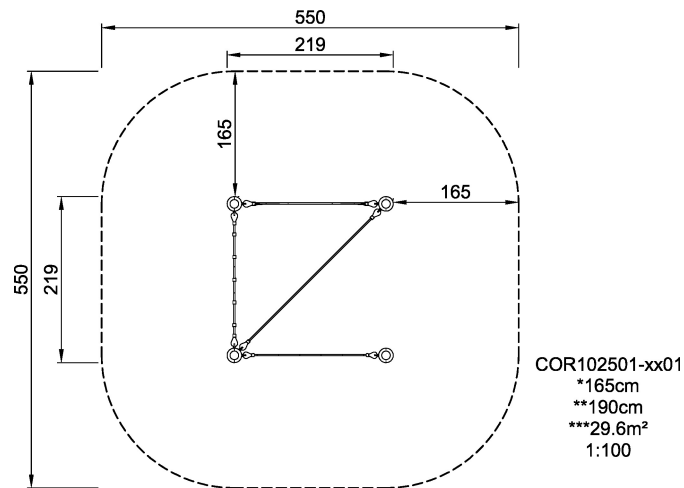

COR10250 Agility Package 25

Incl. arm-walk and balancing ropes.

Product Line	Corocord™ rope playground
Category	Agility Nets
Age group	5+
Max. fall height (CM)	165
Total height (CM)	190
Safety Zone	29.6 m ²

SOCIALIZE

CLIMB

INCLUSIVE

IN-
GROU.

* = Highest designated play surface.
** = Total height of product.

Weight/heaviest parts	kg.	Installation (Manpower)	Persons
Concrete required	NaN m ³	Installation (Hours)	Hours
Foundation amount/footing	NaN	Excavation	NaN m ³