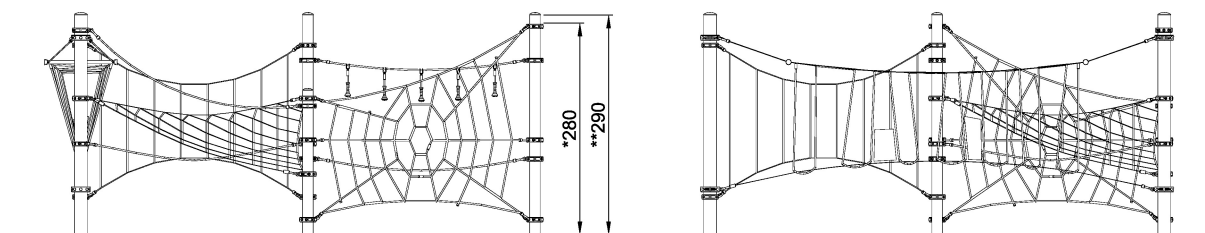

# COR10220 Agility Package 22

Incl. rope slalom and Spider's Web.

<b>Product Line</b>	Corocord™ rope playground
<b>Category</b>	Agility Nets
<b>Age group</b>	5+
<b>Max. fall height (CM)</b>	280
<b>Total height (CM)</b>	290
<b>Safety Zone</b>	86.4 m <sup>2</sup>

SOCIALIZE

CLIMB

INCLUSIVE

IN-  
GROU.

ADA / INCLUSIVE

ASTM

COR102201  
1:100

\* = Highest designated play surface.  
\*\* = Total height of product.