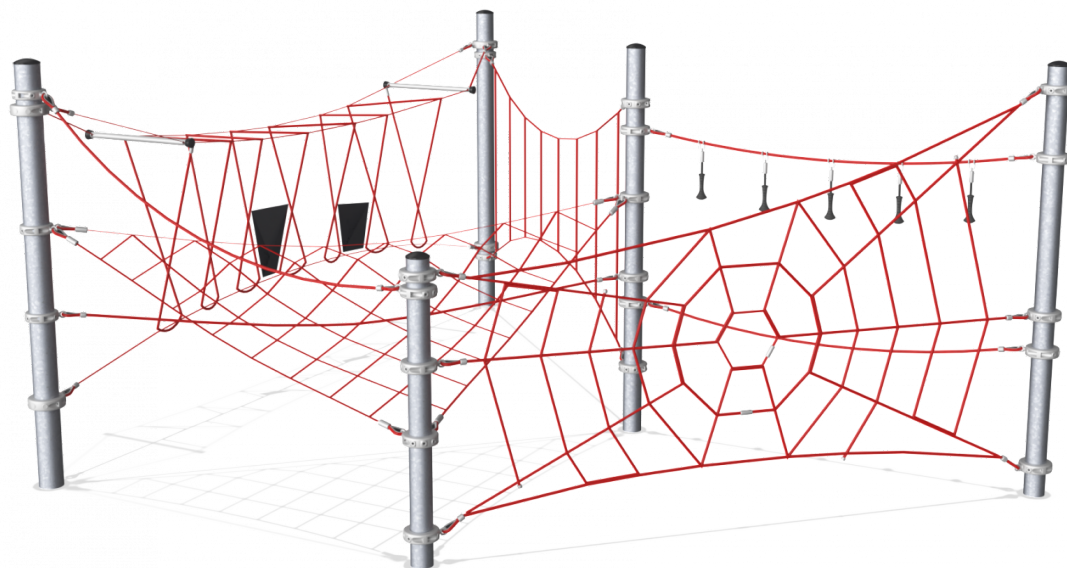

# COR10220 Agility Package 22

Incl. rope slalom and Spider's Web.

<b>Product Line</b>	Corocord™ rope playground
<b>Category</b>	Agility Nets
<b>Age group</b>	5+
<b>Max. fall height (CM)</b>	280
<b>Total height (CM)</b>	290
<b>Safety Zone</b>	86.4 m <sup>2</sup>

SOCIALIZE

CLIMB

INCLUSIVE

IN-  
GROU.

ADA / INCLUSIVE

ASTM

COR102201  
1:100

\* = Highest designated play surface.  
\*\* = Total height of product.