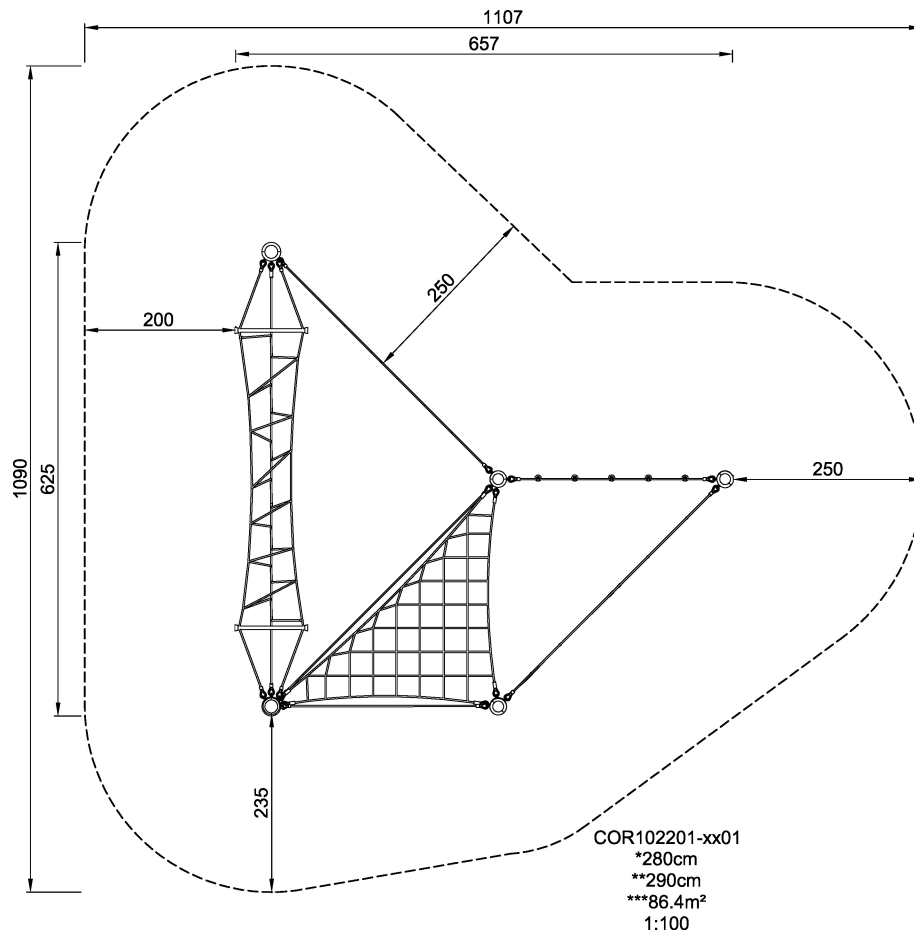

# COR10220 Agility Package 22

Incl. rope slalom and Spider's Web.

<b>Product Line</b>	Corocord™ rope playground
<b>Category</b>	Agility Nets
<b>Age group</b>	5+
<b>Max. fall height (CM)</b>	280
<b>Total height (CM)</b>	290
<b>Safety Zone</b>	86.4 m <sup>2</sup>

SOCIALIZE

CLIMB

INCLUSIVE

IN-  
GROU.

ADA / INCLUSIVE

ASTM

COR102201  
1:100

\* = Highest designated play surface.  
\*\* = Total height of product.

<b>Weight/heaviest parts</b>	kg.	<b>Installation (Manpower)</b>	Persons
<b>Concrete required</b>	NaN m <sup>3</sup>	<b>Installation (Hours)</b>	Hours
<b>Foundation amount/footing</b>	NaN	<b>Excavation</b>	NaN m <sup>3</sup>