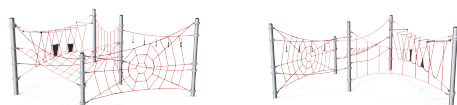

# COR10220 Agility Package 22

Incl. rope slalom and Spider's Web.

<b>Product Line</b>	Corocord™ rope playground
<b>Category</b>	Agility Nets
<b>Age group</b>	5+
<b>Max. fall height (CM)</b>	280
<b>Total height (CM)</b>	290
<b>Safety Zone</b>	86.4 m <sup>2</sup>

SOCIALIZE

CLIMB

INCLUSIVE

IN-  
GROU.

ADA / INCLUSIVE

ASTM

COR102201  
1:100

\* = Highest designated play surface.  
\*\* = Total height of product.