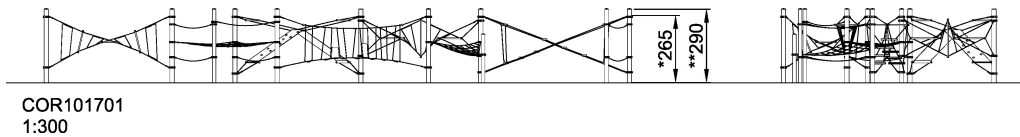

COR10170 Agility Package 17

Incl. climbing ramp with grips, rope slalom, crossed ladder and rope screw.

Product Line	Corocord™ rope playground
Category	Agility Nets
Age group	5+
Max. fall height (CM)	265
Total height (CM)	290
Safety Zone	211 m2

SOCIALIZE

CLIMB

INCLUSIVE

IN-
GROU.

* = Highest designated play surface.
** = Total height of product.

Weight/heaviest parts	kg.	Installation (Manpower)	Persons
Concrete required	NaN m3	Installation (Hours)	Hours
Foundation amount/footing	NaN	Excavation	NaN m3