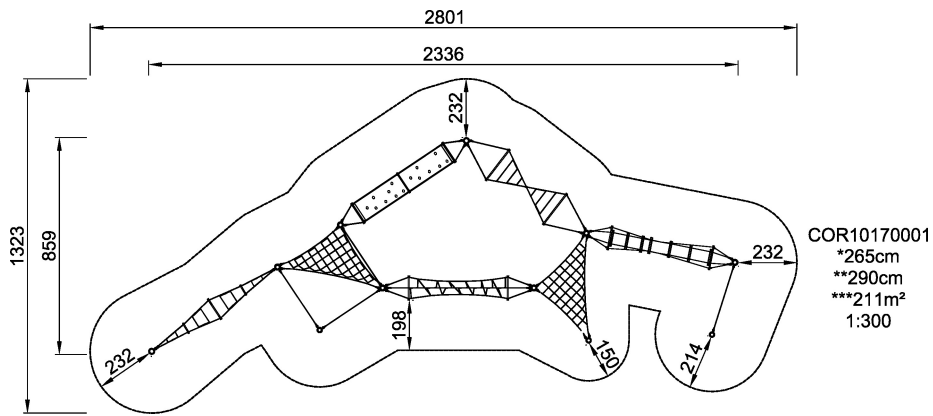

COR10170 Agility Package 17

Incl. climbing ramp with grips, rope slalom, crossed ladder and rope screw.

Product Line	Corocord™ rope playground
Category	Agility Nets
Age group	5+
Max. fall height (CM)	265
Total height (CM)	290
Safety Zone	211 m2

SOCIALIZE

CLIMB

INCLUSIVE

IN-
GROU.

* = Highest designated play surface.
** = Total height of product.

Weight/heaviest parts	kg.	Installation (Manpower)	Persons
Concrete required	NaN m3	Installation (Hours)	Hours
Foundation amount/footing	NaN	Excavation	NaN m3