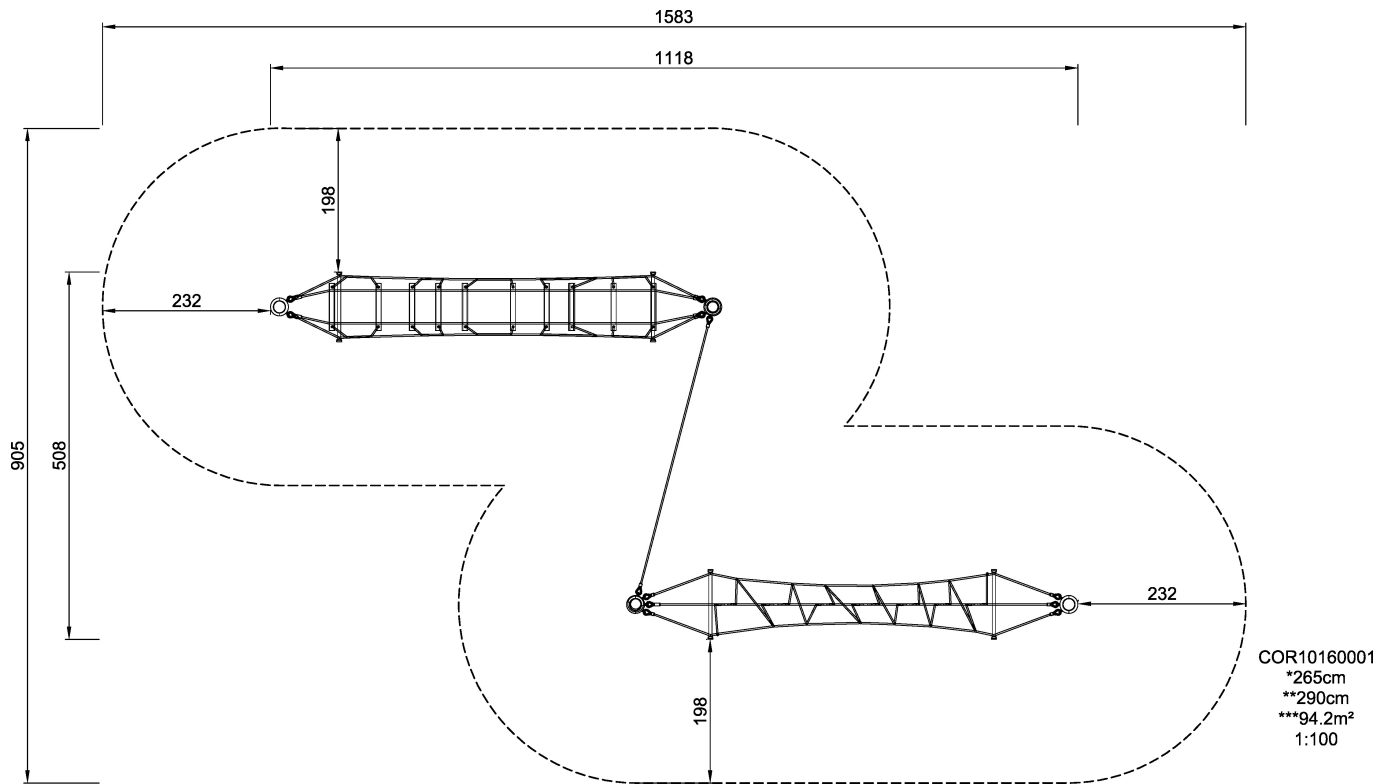

COR10160 Agility Package 16

Combination of Rope Parkour Elements

Product Line Corocord™ rope playground

Category Agility Nets

Age group 5+

Max. fall height (CM) 265

Total height (CM) 290

Safety Zone 94.2 m²

SOCIALIZE

CLIMB

INCLUSIVE

IN-
GROU.

COR101601
1:100

* = Highest designated play surface.
** = Total height of product.

Weight/heaviest parts	kg.	Installation (Manpower)	Persons
Concrete required	NaN m3	Installation (Hours)	Hours
Foundation amount/footing	NaN	Excavation	NaN m3