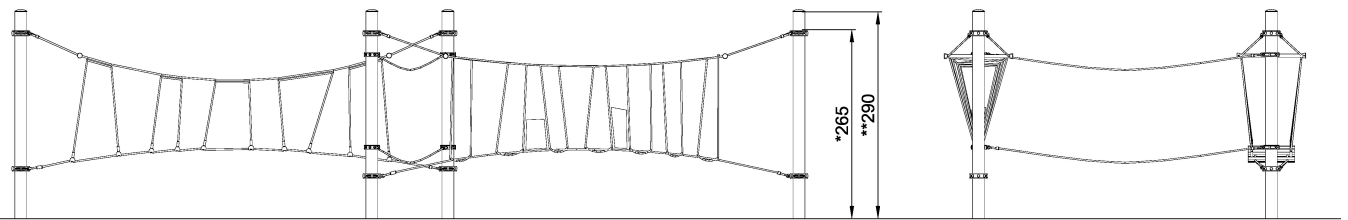

COR10160 Agility Package 16

Combination of Rope Parkour Elements

Product Line Corocord™ rope playground

Category Agility Nets

Age group 5+

Max. fall height (CM) 265

Total height (CM) 290

Safety Zone 94.2 m²

SOCIALIZE

CLIMB

INCLUSIVE

IN-
GROU.

COR101601
1:100

* = Highest designated play surface.
** = Total height of product.

Weight/heaviest parts	kg.	Installation (Manpower)	Persons
Concrete required	NaN m3	Installation (Hours)	Hours
Foundation amount/footing	NaN	Excavation	NaN m3