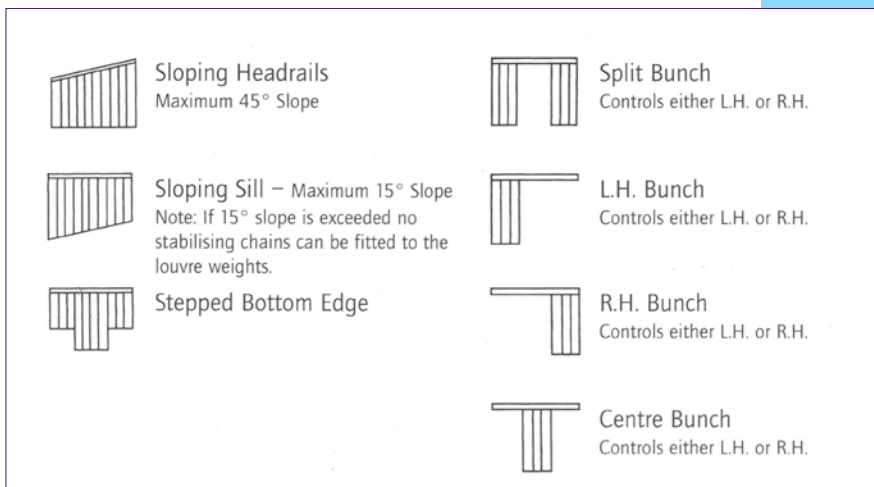

Shapes and Alternative Stacking and Control

Kaydee Blinds
City Gate London Road Derby DE24 8WY
Telephone 01332 851400
Facsimile 01332 294573
sales@kaydeeb blinds.com
www.kaydeeb blinds.com