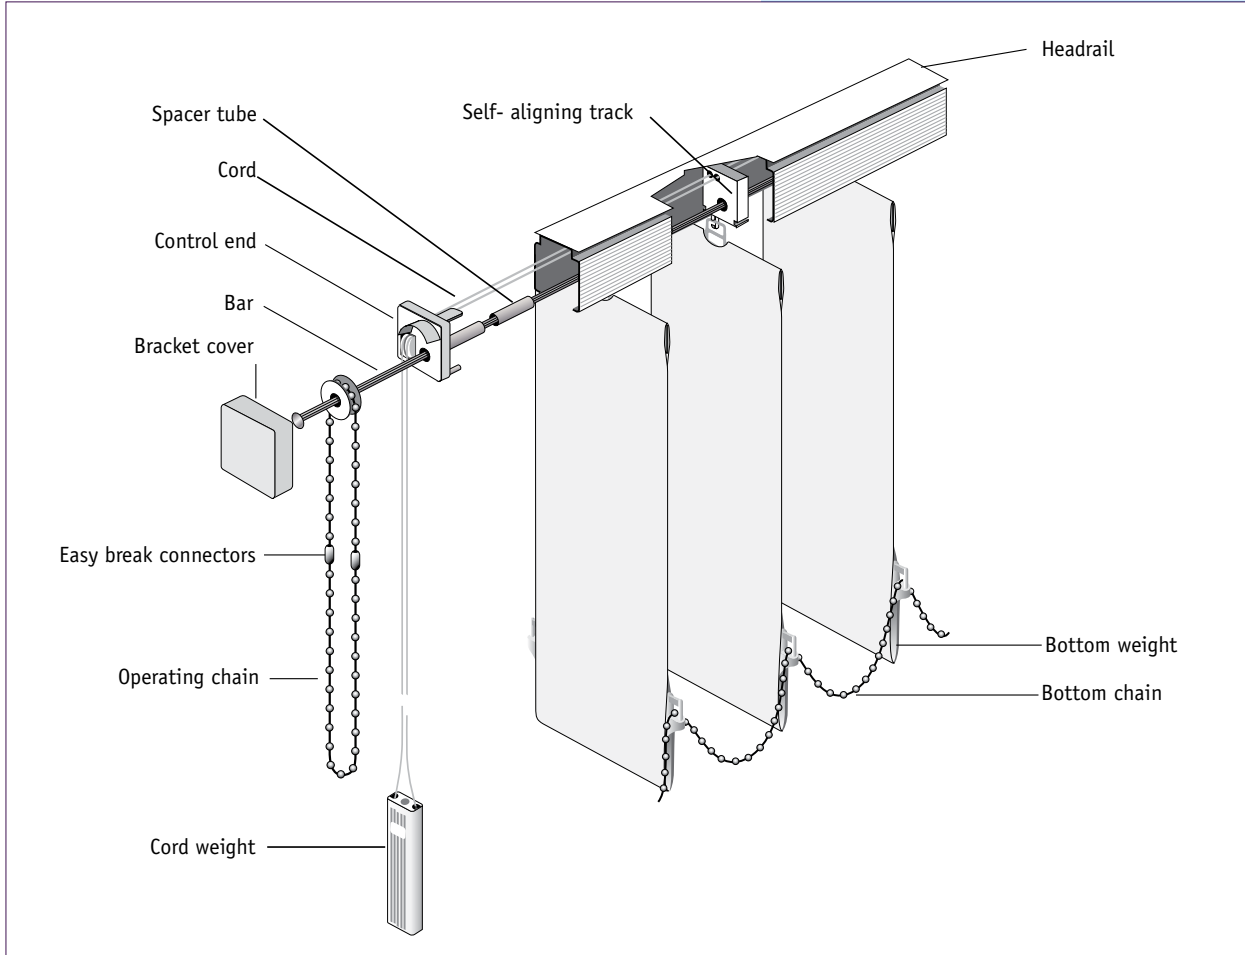

Technical Details