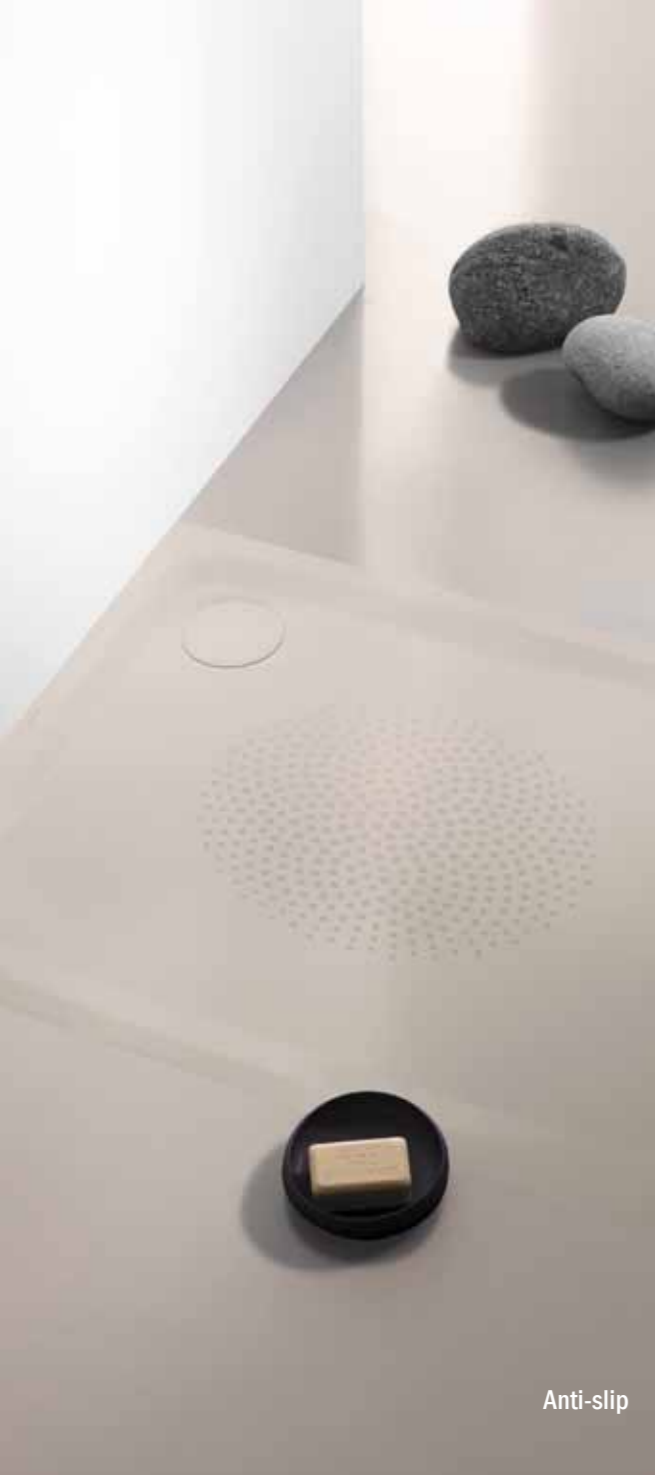

Anti-slip

QUALITY FINISHES

For more safety.

SENSUAL AND SAFE SHOWER EXPERIENCE - KALDEWEI SECURE PLUS

Kaldewei steel enamel 3.5 mm is at the core of the Kaldewei brand. As a pioneer in the industry, Kaldewei is continually enhancing this material. Above all, the focus is on anti-slip surface finishings.

In a creative environment that responds to users' needs, Kaldewei has opened a new chapter in surface finishing through the creation of the new Secure Plus surface. The Secure Plus enamel which covers the entire surface of the product, is virtually invisible, but slip-resistant nonetheless. Secure Plus fulfils the requirements of quality class B according to DIN 51097 and quality class R 10 according to DIN 51130. The surface itself has a subtle feel to it and comes in the refined look of the Coordinated Colours Collection.