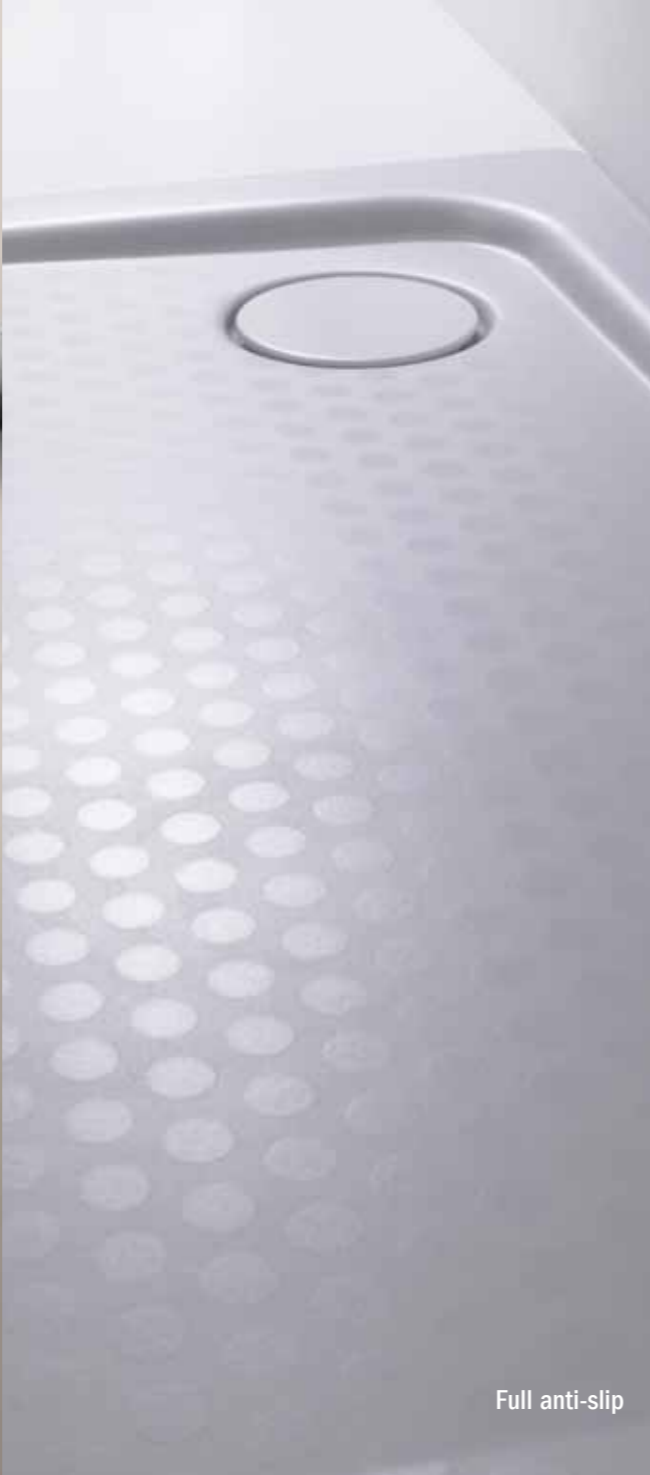

Anti-slip

Full anti-slip