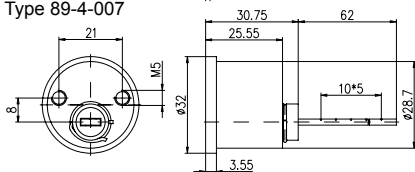

Type 95-4-131

Premier Systems:	6 Kaba penta	7 Kaba quattro pluS	12 Kaba gemini pluS
Patent expired systems	4 Kaba quattro S	2 Kaba gemini S	
Old systems	3 Kaba quattro¹⁾	1 Kaba gemini¹⁾	
Dealer systems	5 Kaba experT²⁾	19 Kaba maTriX²⁾	
Old dealer system		9 Kaba gemini T²⁾	

Cylinder types

89-4-007	suitable for Gege Surface Mounted Locks with Swiss mounting plates
95-4-131	suitable for Gege Surface Mounted Locks
96-4-001	suitable for EVVA types K513, K900, K910-K950

Accessories

See page K.94

Standard Surface Finishes

NI - Nickel plated	MS - Brass natural	

Optional Surface Finishes

BH - brown light	MP - Brass polished	CR - Chrome standard
BM - brown medium	MSA - Brass antique	CRM - Chrom dull
BD - brown dark		CRP - Chrome polished
NIC - chemically nickel plated		
GO - gold plated		

Order Code System

System Code.Cylinder Type.Surface finish

Example:

6.AZ96-4-001.NI = penta.outside cylinder 96-4-001.nickel plated

Please note that certain options, finishes and dimensions may be subject to extended factory lead times. Please contact our office via email on sales.uk@kaba.com or telephone (0) 870 000 5625.

¹⁾ Kaba gemini and Kaba quattro are only offered for existing master key systems.

²⁾ Kaba experT, Kaba maTriX and Kaba gemini T are only sold to authorized dealers.