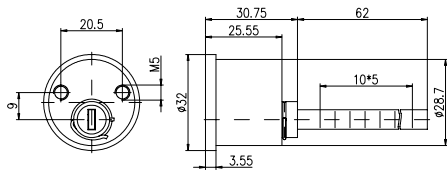

Type 96-4-001