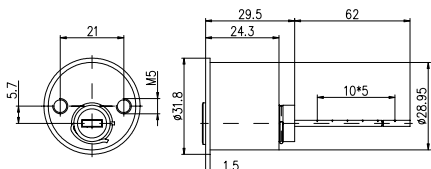

Type 89-4-007