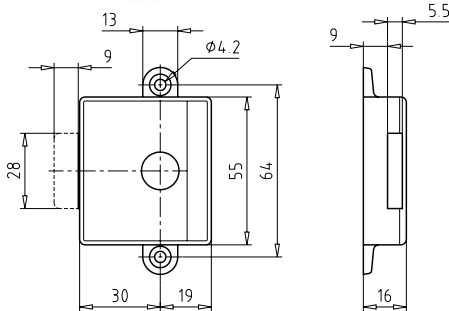

Dead Lock MAS.1881 (ASS)

Application:

Surface mounted bolt lock for left or right doors

Specification:

Case made from nickel-plated metal, heavy-weight type
Backset 30 or 40 mm
Cylinder nickel-plated brass (type MZ97-4-044, see page K.115)
Cylinder length 26.5 mm
Reversible key made from nickel silver

Included with the lock:

2 reversible keys (See "Special Functions and Keys" for key options)
Plastic key clip in dark red for Kaba penta, in dark blue for all other systems
Lock insert and screw cap for furniture cylinder 24 mm
Rosette for furniture cylinder \varnothing 24 mm
2 ea. hex screws M 2.5 x 6 mm
Security Card for ownership registration and ordering duplicate keys
Installation and Maintenance Instructions

Order Code System

System Code.Lock.Type.Surface finish cylinder.Backset.Hinge side.Option

Example:

6.MAS.1881.NI.D30.RE = penta.furniture Lock.1881.nickel plated cylinder.backset 30mm.hinges right

Please note that certain options, finishes and dimensions may be subject to extended factory lead times. Please contact our office via email on sales.uk@kaba.com or telephone (0) 870 000 5625.