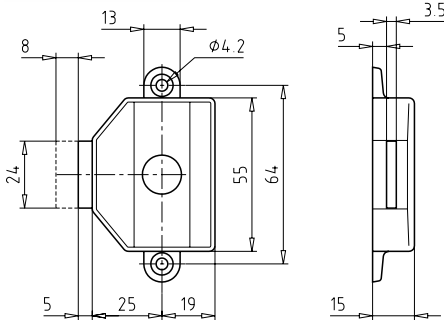

Dead Lock MAS.1781 (ASS)

Application:

Surface mounted bolt lock for left or right doors

Specification:

Lock case made from nickel plated metal, light-weight type
Backset 16, 20, 25 or 30 mm
Cylinder nickel-plated brass (type MZ97-4-044, see page K.115)
Cylinder length 26.5 mm
Reversible key made from nickel silver

Included with the lock:

2 reversible keys (See "Special Functions and Keys" for key options)
Plastic key clip in dark red for Kaba penta, in dark blue for all other systems
Lock insert and screw cap for furniture cylinder 24 mm
Rosette for furniture cylinder \varnothing 24 mm
2 ea. hex screws M 2.5 x 6 mm
Security Card for ownership registration and ordering duplicate keys
Installation and Maintenance Instructions

Order Code System

System Code.Lock.Type.Surface finish (cylinder).Backset.Hinge side

Example:

6.MAS.1781.NI.D25.LI = penta.furniture lock.1781.nickel plated cylinder.backset 25mm.hinges left

Please note that certain options, finishes and dimensions may be subject to extended factory lead times. Please contact our office via email on sales.uk@kaba.com or telephone (0) 870 000 5625.