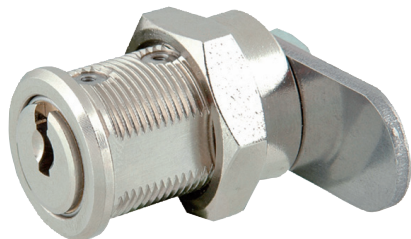

Camlock Cylinders

BMZ.83-3-032

Application:

Camlock cylinder with hex nut fastener
Key rotation 90°

Specification:

Housing supplied in solid natural brass with nickel plating
Zinc-coated steel cam
Nickel-plated brass hex fastening nut
Reversible key made from nickel silver

Included with the cylinder:

2 reversible keys (See "Special Functions and Keys" for key options)
Plastic key clip in dark red for Kaba penta, in dark blue for all other systems
1 standard cam
1 fastening nut M19 / hex size 24mm
Security Card for ownership registration and ordering duplicate keys
Installation and Maintenance Instructions

Overall length 36 mm

Closing paths: A, B, C, D, E, F, G, H (See page K.169)

Options (See „Special Functions and Keys“ for details and further options)

BAZ	Construction key	BAZ3	Construction key 3	BS2	Drilling protection
RE	Hinges right side	LI	Hinges left side	O.RIEGEL	Without cam
2004	Dust cap	AK.855	Housing length 40mm		

Accessories and Cams	See page K.151	

Standard Surface Finishes (for lock cylinder)

NI - Nickel plated	MS - Brass natural	
--------------------	--------------------	--

Optional Surface Finishes

BH - brown light	MP - Brass polished	CR - Chrome standard
BM - brown medium	MSA - Brass antique	CRM - Chrom dull
BD - brown dark		CRP - Chrome polished
NIC - chemically nickel plated		
GO - gold plated		