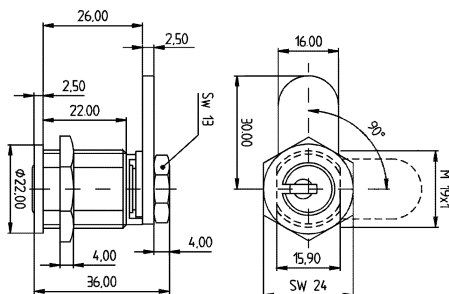

Camlock Cylinders

BMZ.83-3-032

Application:

Camlock cylinder with hex nut fastener
Key rotation 90°

Specification:

Housing supplied in solid natural brass with nickel plating
Zinc-coated steel cam
Nickel-plated brass hex fastening nut
Reversible key made from nickel silver

Included with the cylinder:

2 reversible keys (See "Special Functions and Keys" for key options)
Plastic key clip in dark red for Kaba penta, in dark blue for all other systems
1 standard cam
1 fastening nut M19 / hex size 24mm
Security Card for ownership registration and ordering duplicate keys
Installation and Maintenance Instructions