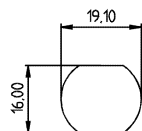

Included with the cylinder:

2 reversible keys (See "Special Functions and Keys" for key options)
Plastic key clip in dark red for Kaba penta, in dark blue for all other systems
1 standard cam
1 fastening nut M19 / hex size 24mm
Security Card for ownership registration and ordering duplicate keys
Installation and Maintenance Instructions

Installation hole