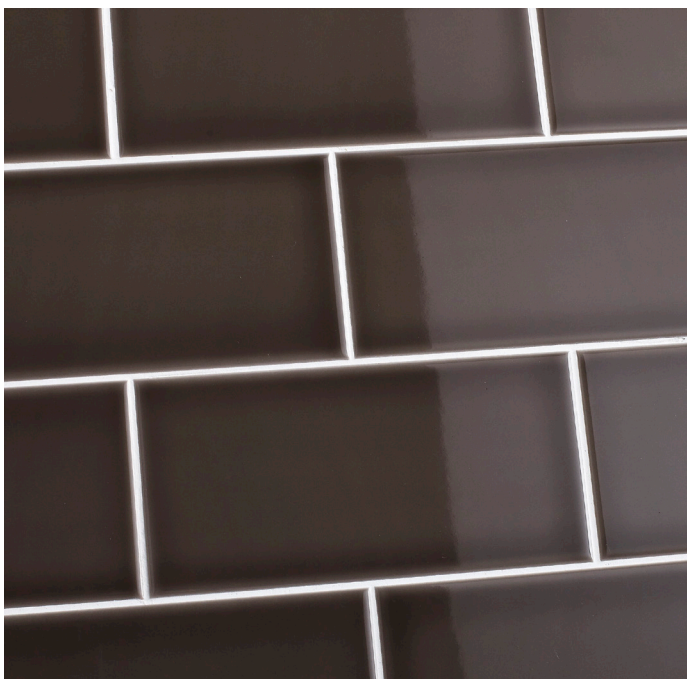

7 Colours

2 Finishes

2 Sizes

Savoy

Glazed Ceramic
Wall Tiles

Savoy is available in **two sizes**, perfectly designed for seamless installation.

Size

300 x 100mm

200 x 100mm

Thickness

All 300 x 100mm tiles in this range are 10mm thick; all 200 x 100mm tiles in this range are 6.5mm thick.

Two finishes combine form and function.

Examples below are not to scale but have been enlarged to show detail:

Gloss

Gloss Décor

NB

Finishing strips are also available.

Savoy Caraway

Seven colours offering a neutral and contemporary palette.

Oat

Grain

Caraway

Dew

Steel

Noir

Leaf

Oat

Oat

Size	Finish	
	Gloss	Gloss Décor
300 x 100mm	SAV02A	SAV02D
200 x 100mm	SAV02A	-