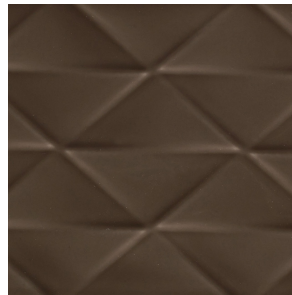

7 Colours

2 Finishes

2 Sizes

Savoy

Glazed Ceramic
Wall Tiles

Savoy is available in **two sizes**, perfectly designed for seamless installation.

Size

300 x 100mm

200 x 100mm

Thickness

All 300 x 100mm tiles in this range are 10mm thick; all 200 x 100mm tiles in this range are 6.5mm thick.

Two finishes combine form and function.

Examples below are not to scale but have been enlarged to show detail:

Gloss

Gloss Décor

NB

Finishing strips are also available.

Savoy Caraway

Seven colours offering a neutral and contemporary palette.

Oat

Grain

Caraway

Dew

Steel

Noir

Leaf

Oat

Oat

Size	Finish	
	Gloss	Gloss Décor
300 x 100mm	SAV02A	SAV02D
200 x 100mm	SAV02A	-