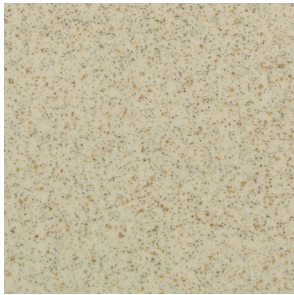

Magnolia/Redwood

Magnolia/Redwood

Size

150 x 150mm

Finish

Gloss

PRM60