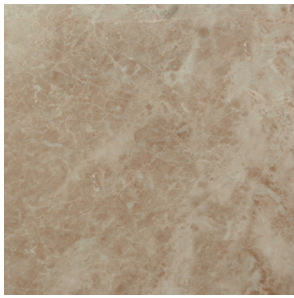

Breccia

Breccia

Size	Finish	
	Gloss	Matt
600 x 300mm	-	PREB1A
400 x 300mm	-	PREB2A