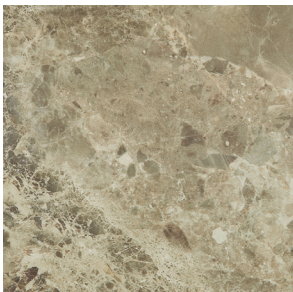

Gloss

Matt

Seven colours offering a neutral and contemporary palette.

Solar

Moonrock

Stellar

Solace

Silver Travertine

Breccia

Rhapsody

Solar

Solar

Size	Finish	
	Gloss	Matt
600 x 300mm	-	SLAR1A
400 x 300mm	-	SLAR2A

Moonrock

Moonrock

Size	Finish	
	Gloss	Matt
600 x 300mm	MNRK1A	-
400 x 300mm	MNRK2A	-