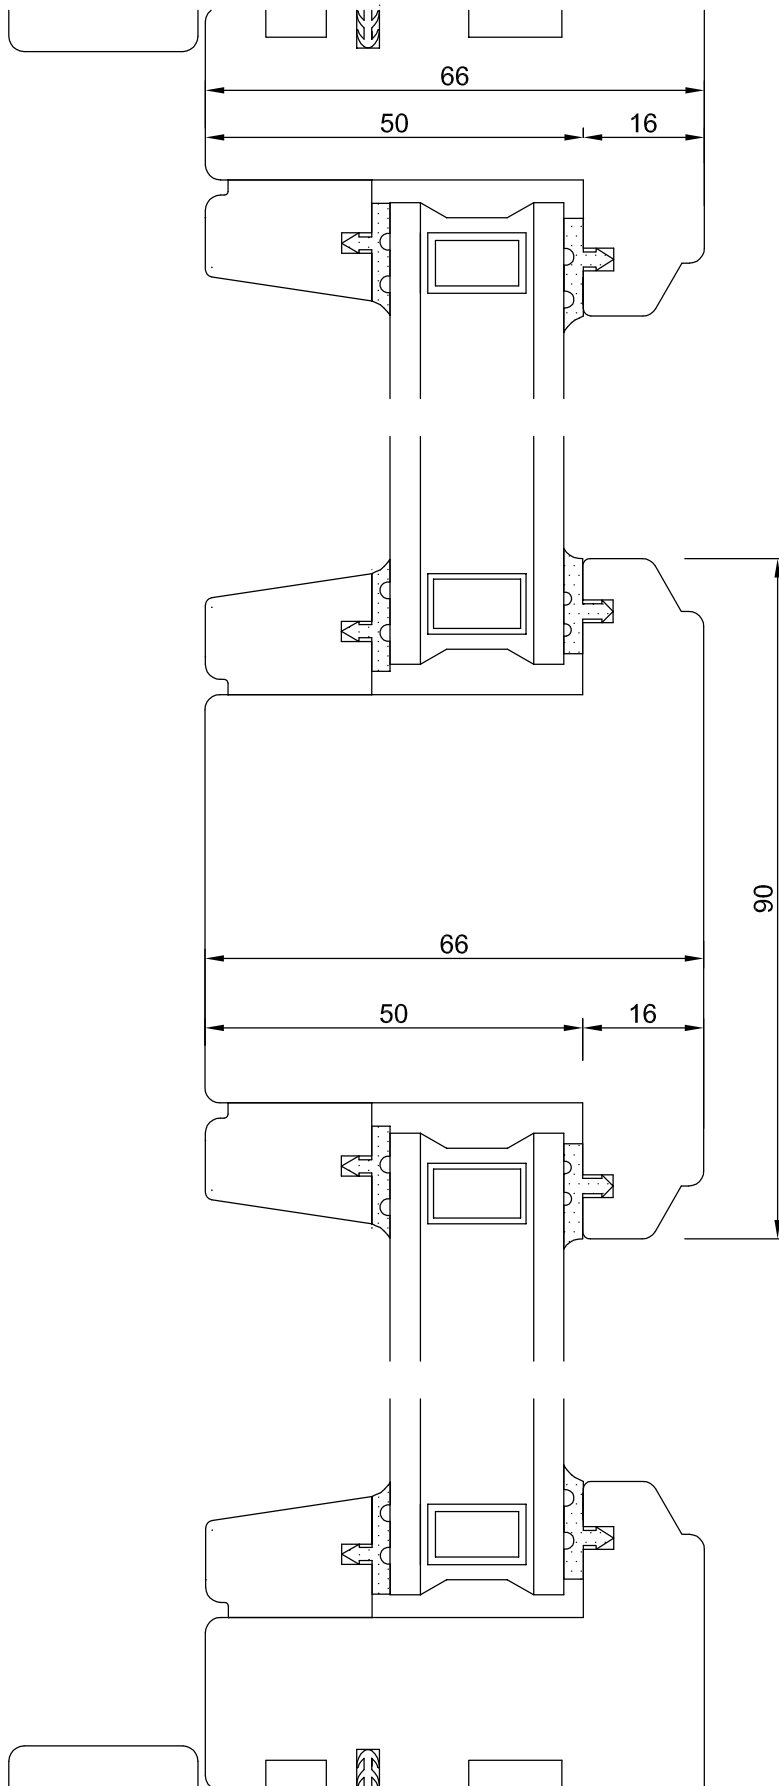

JANEX WINDOW

PRODUCT CATALOGUE

TYPE: 3 I 033

HORIZONTAL SECTION

90 MM MULLION IN SASH

TILT AND TURN WINDOW

SCALE = 1:1

We reserve the right to make changes without notice

Drawing No: G I 033

Prepared By: A.Berge

Approved By: T.G.

Issue No: 28.03.00

Issue Date: 28.03.00