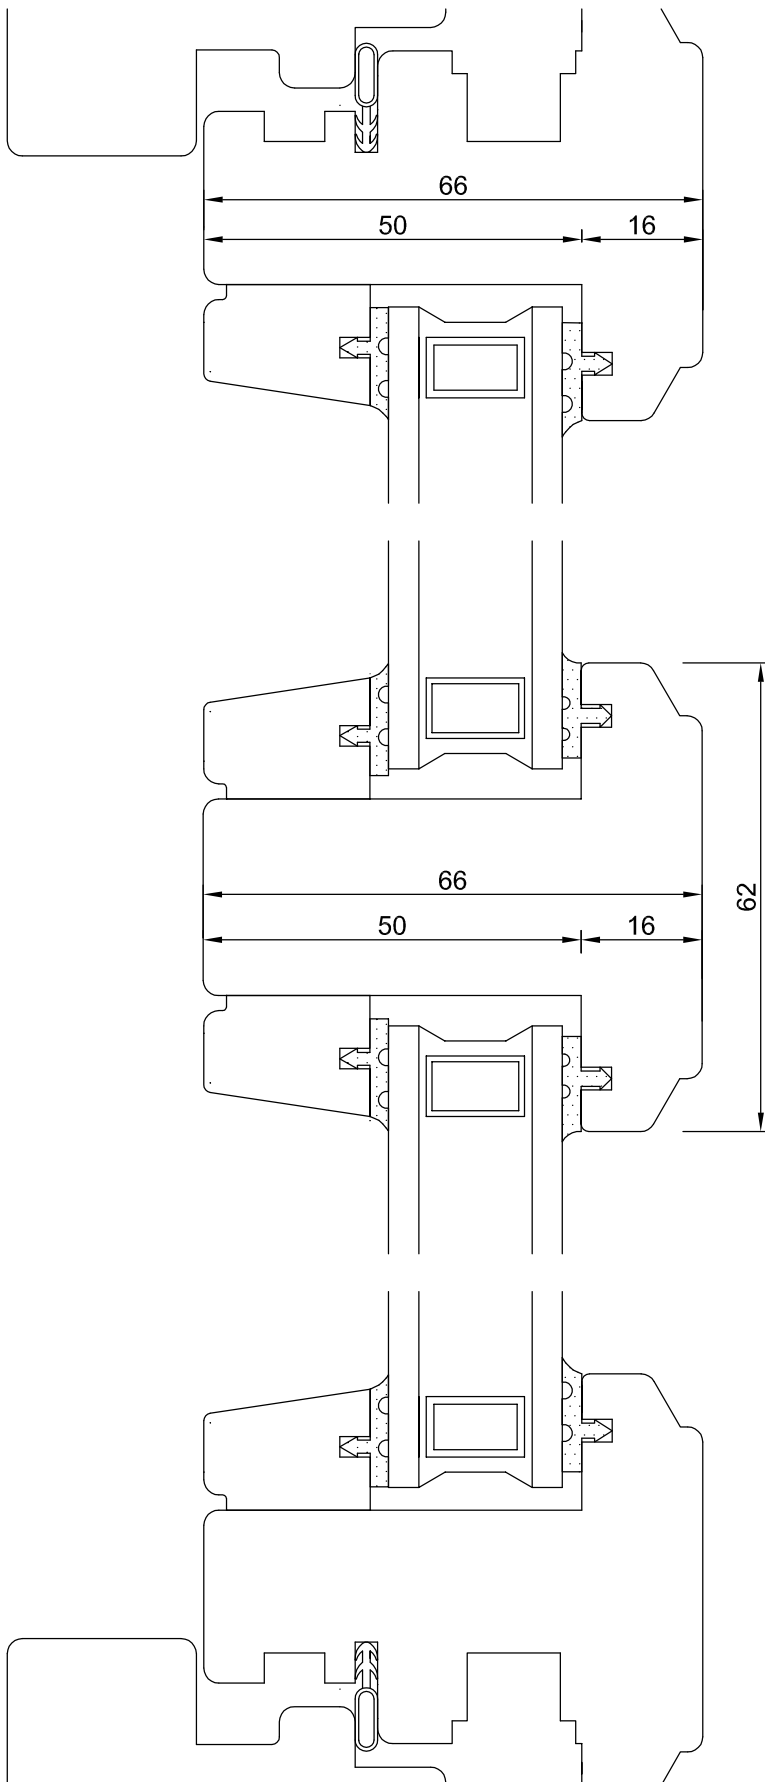

JANEX WINDOW

PRODUCT CATALOGUE

TYPE: 3 I 032

HORIZONTAL SECTION

62 MM MULLION IN SASH

TILT AND TURN
WINDOW

SCALE = 1:1

We reserve the right
to make changes
without notice

Drawing No: G I 032

Prepared By: A.Berge

Approved By: T.G.

Issue No: 28.03.00

Issue Date: 28.03.00