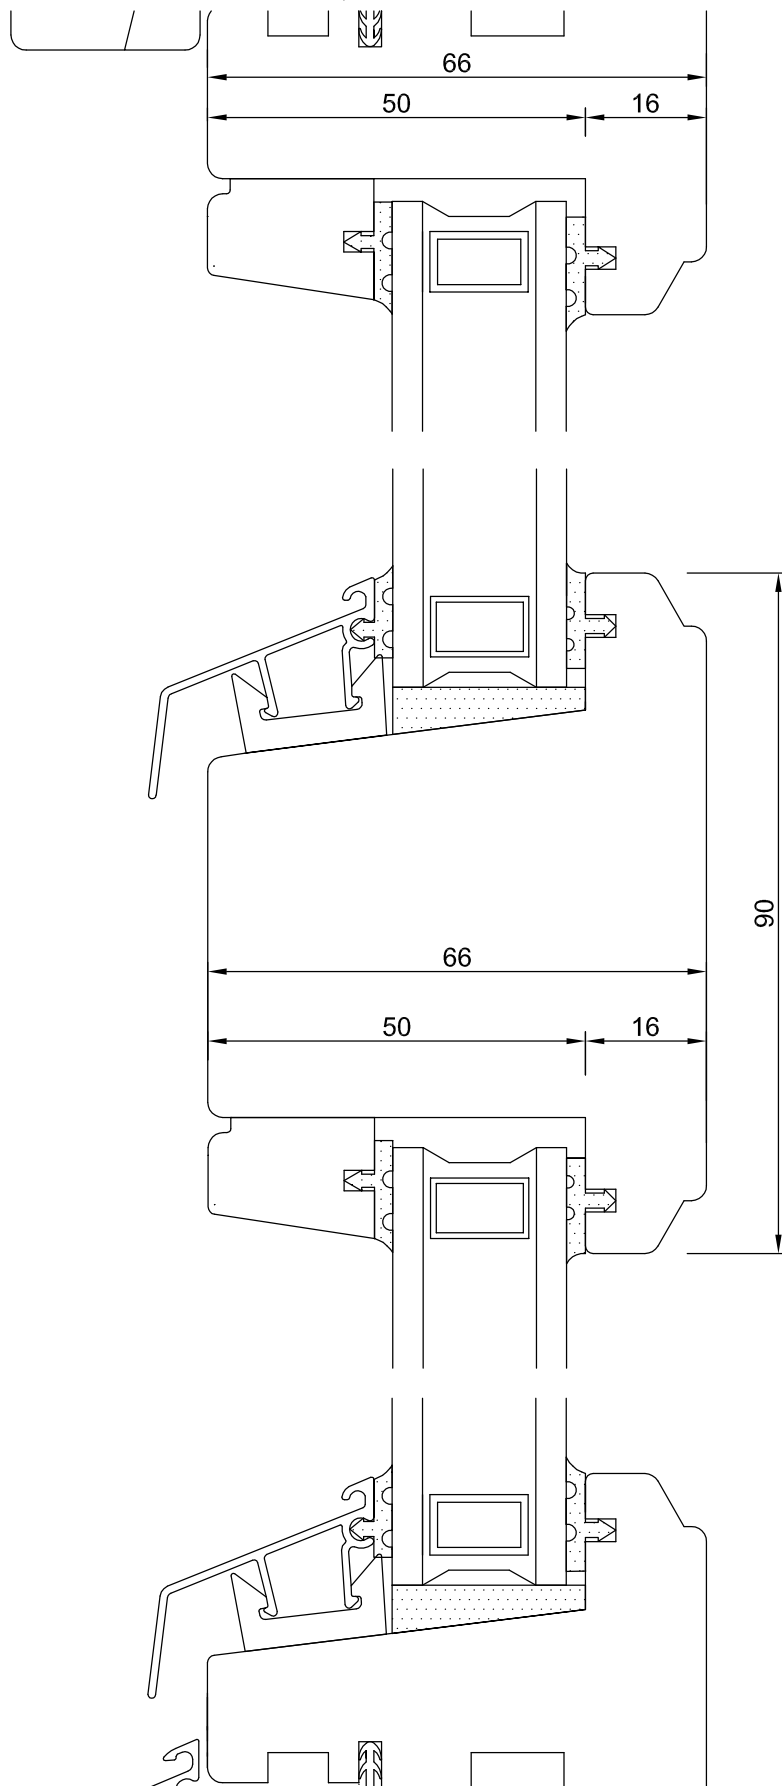

JANEX WINDOW

PRODUCT CATALOGUE

TYPE: 3 | 023

VERTICAL SECTION

90 MM TRANSOM IN SASH

TILT AND TURN
WINDOW

SCALE = 1:1

We reserve the right
to make changes
without notice

Drawing No: G | 023

Prepared By: A.Berge

Approved By: T.G.

Issue No: 28.03.00

Issue Date: 28.03.00