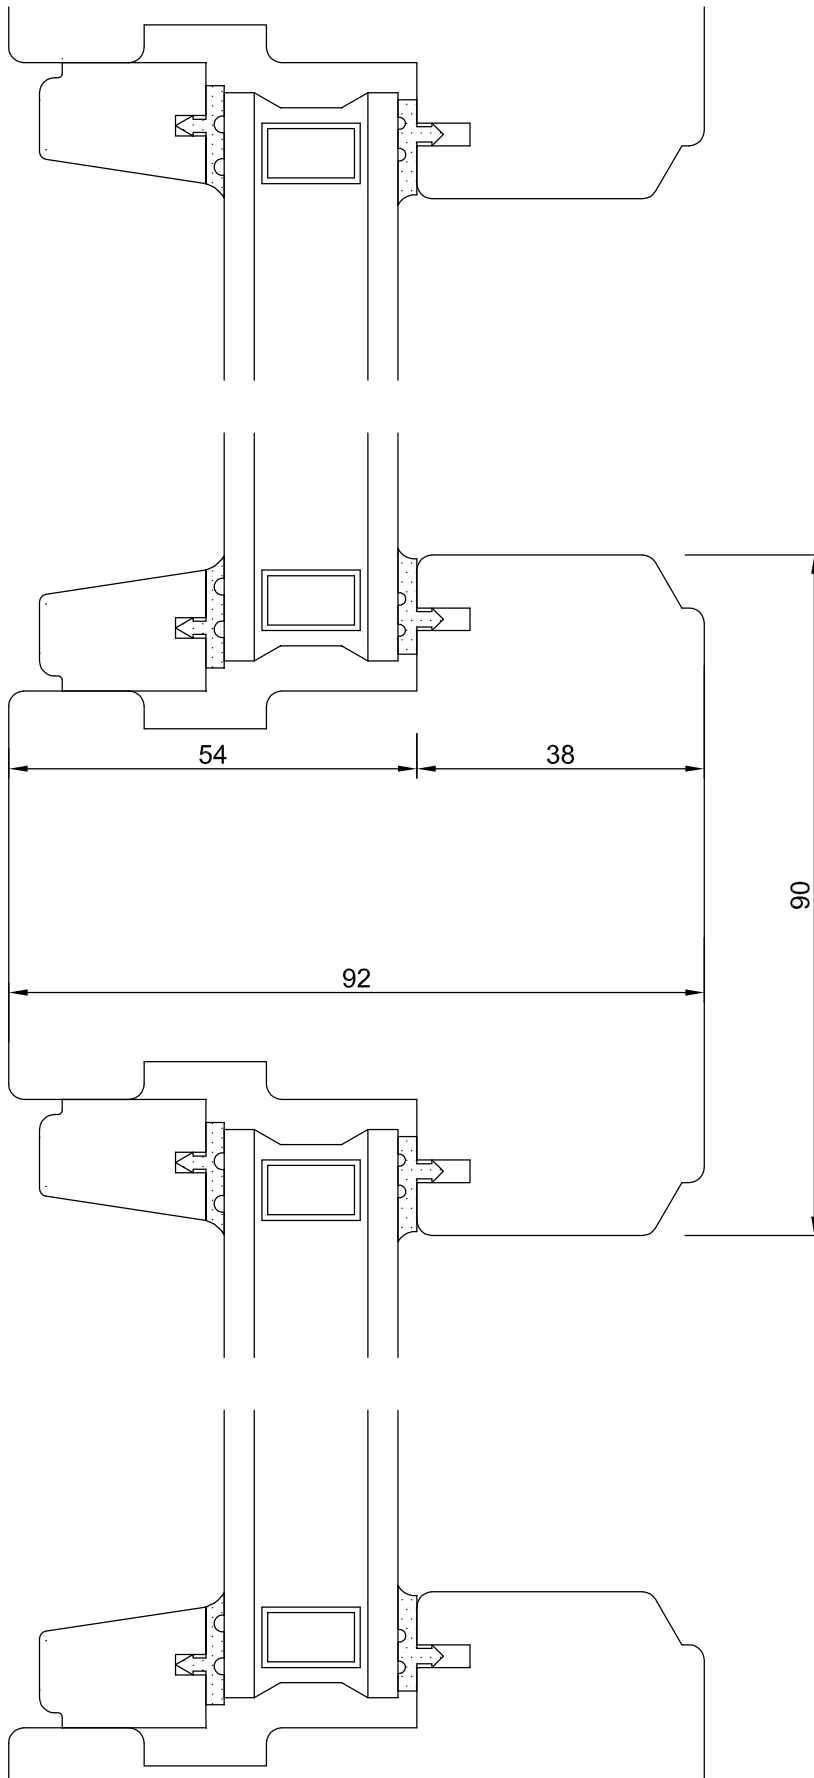

JANEX WINDOW

PRODUCT CATALOGUE

TYPE: 5 F 034

HORIZONTAL SECTION

90 MM MULLION.

FIXED LIGHT WINDOW

SCALE = 1:1

We reserve the right
to make changes
without notice

Drawing No: G F 034

Prepared By: A.Berge

Approved By: T.G.

Issue No: 24.05.00

Issue Date: 14.03.00