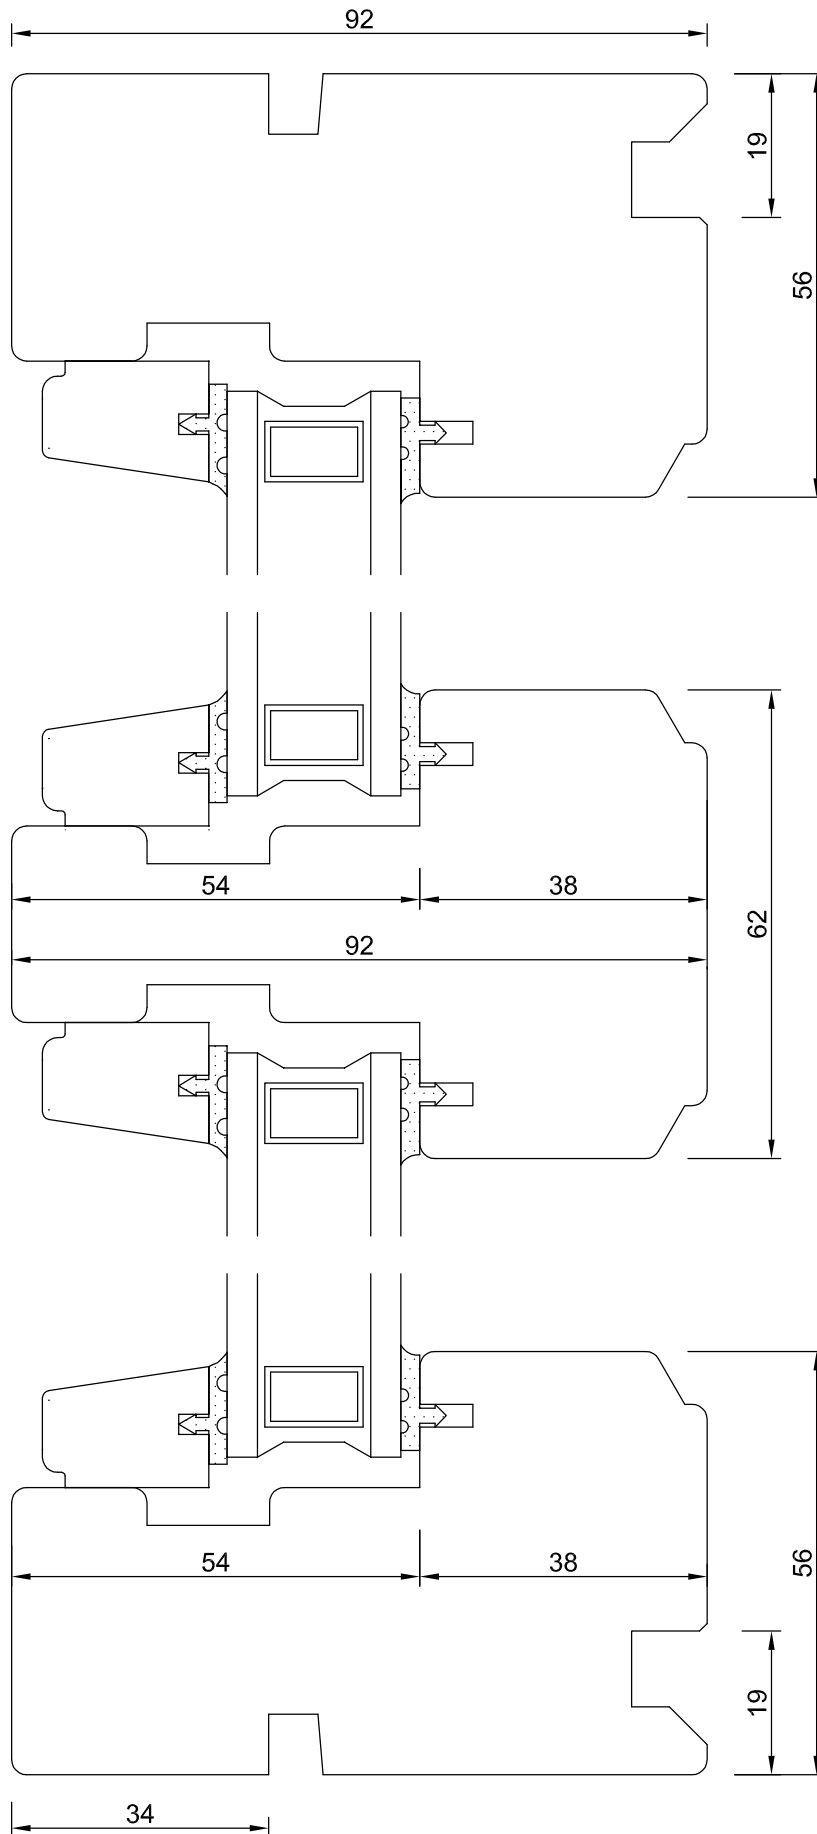

JANEX WINDOW

PRODUCT CATALOGUE

TYPE: 5 F 032

HORIZONTAL SECTION

62 MM MULLION.

FIXED LIGHT WINDOW

SCALE = 1:1

We reserve the right  
to make changes  
without notice

Drawing No: G F 032

Prepared By: A.Berge

Approved By: T.G.

Issue No: 24.05.00

Issue Date: 14.03.00