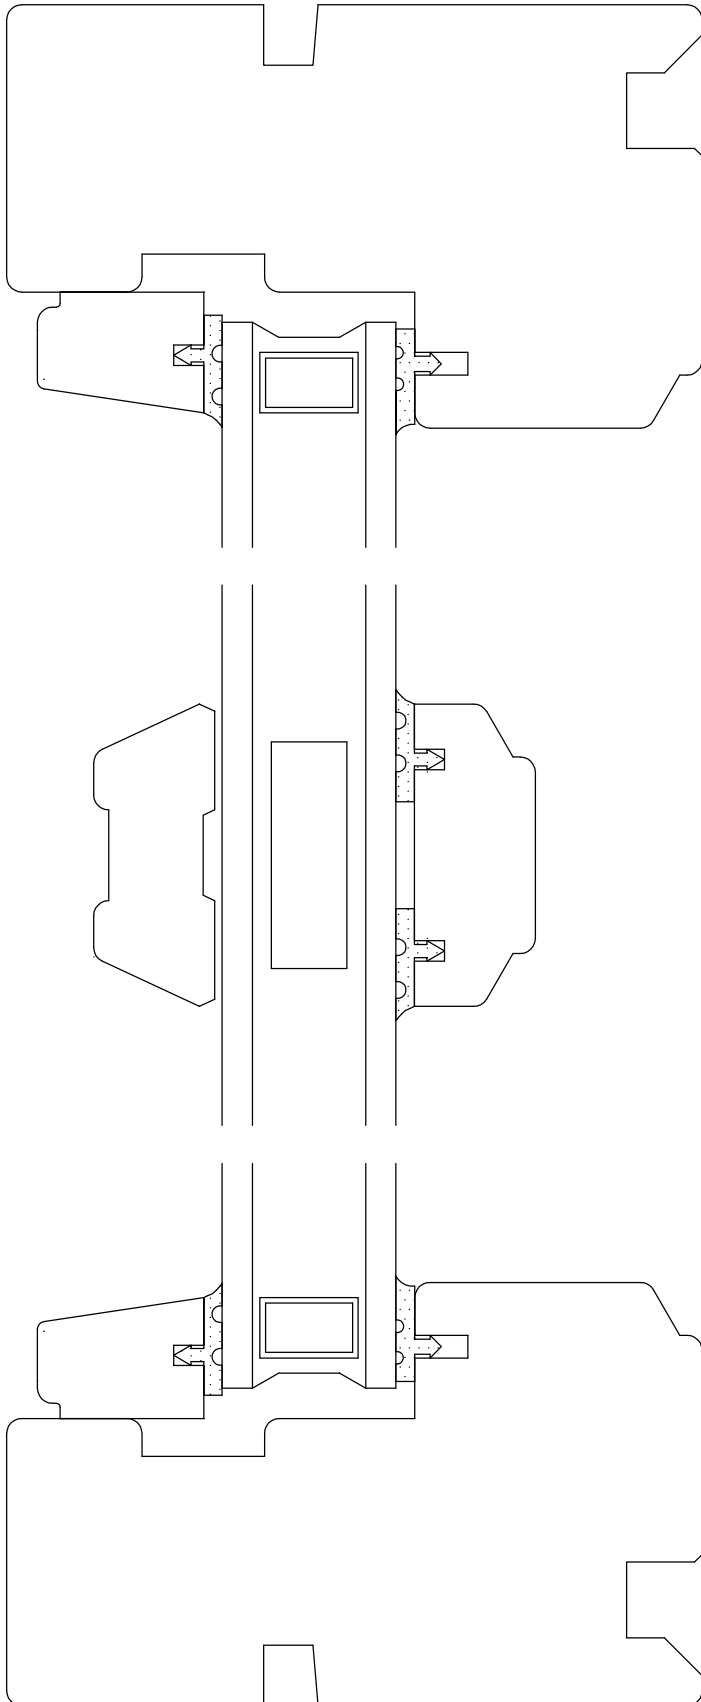

JANEX WINDOW

PRODUCT CATALOGUE

TYPE: 5 F 031

HORIZONTAL SECTION

40 MM MULLION.

FIXED LIGHT WINDOW

SCALE = 1:1

We reserve the right  
to make changes  
without notice

Drawing No: G F 031

Prepared By: A. Berge

Approved By: T.G.

Issue No: 30.03.00

Issue Date: 30.03.00