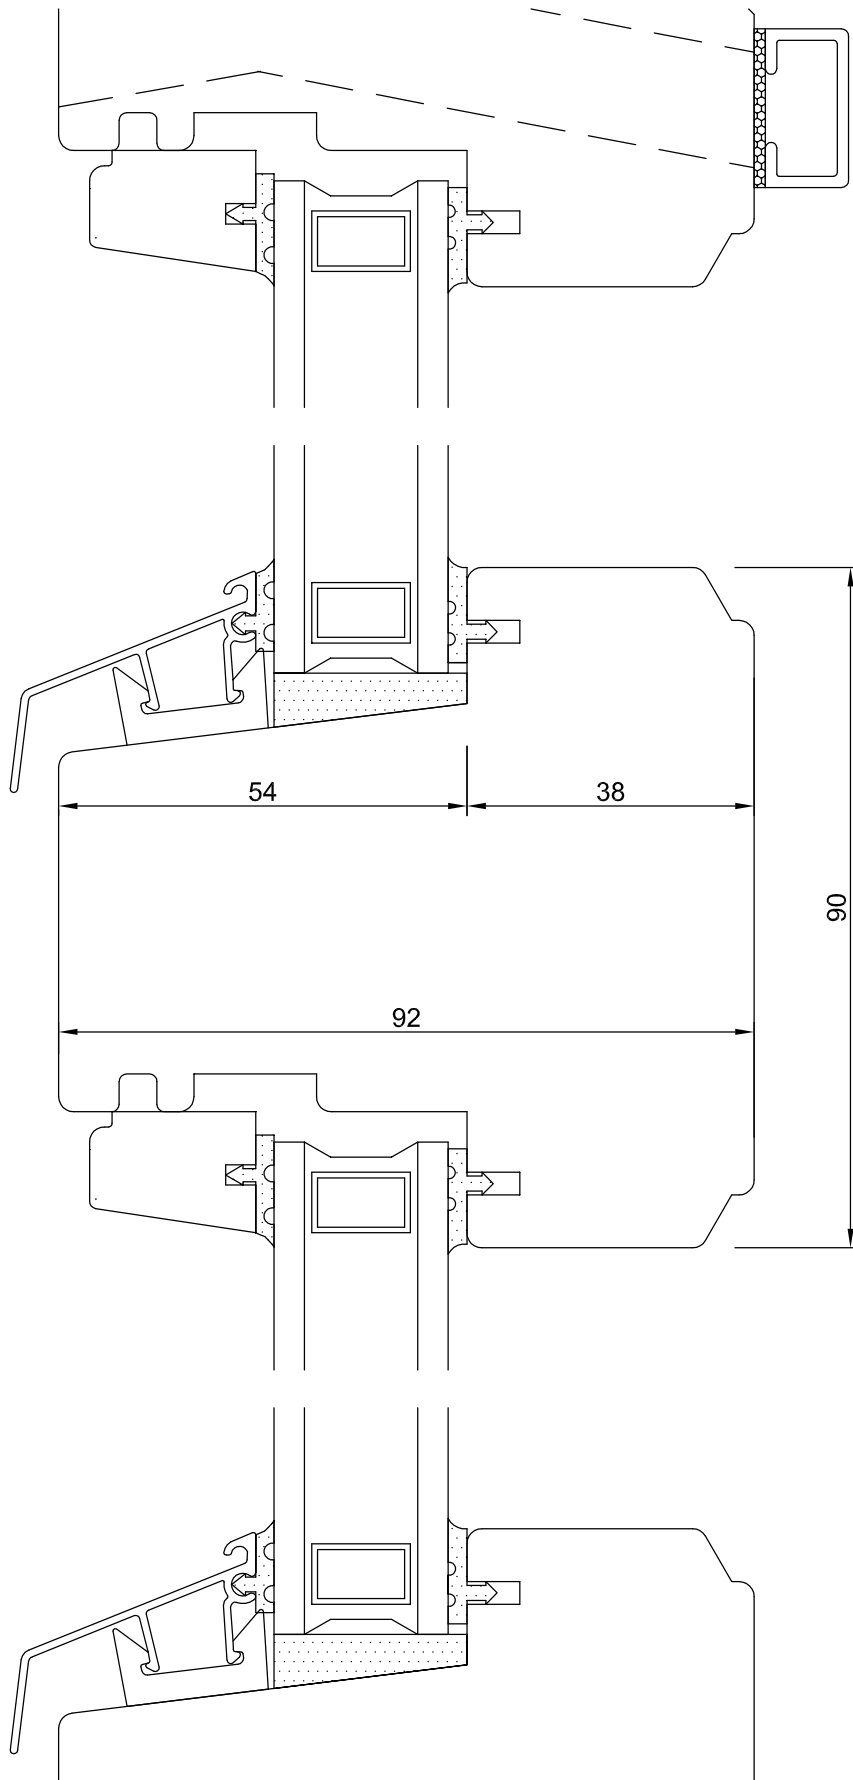

JANEX WINDOW

PRODUCT CATALOGUE

TYPE: 5 F 024

VERTICAL SECTION

90 MM TRANSOM

FIXED LIGHT WINDOW

SCALE = 1:1

We reserve the right
to make changes
without notice

Drawing No: G F 024

Prepared By: A.Berge

Approved By: T.G.

Issue No: 15.03.00

Issue Date: 15.03.00