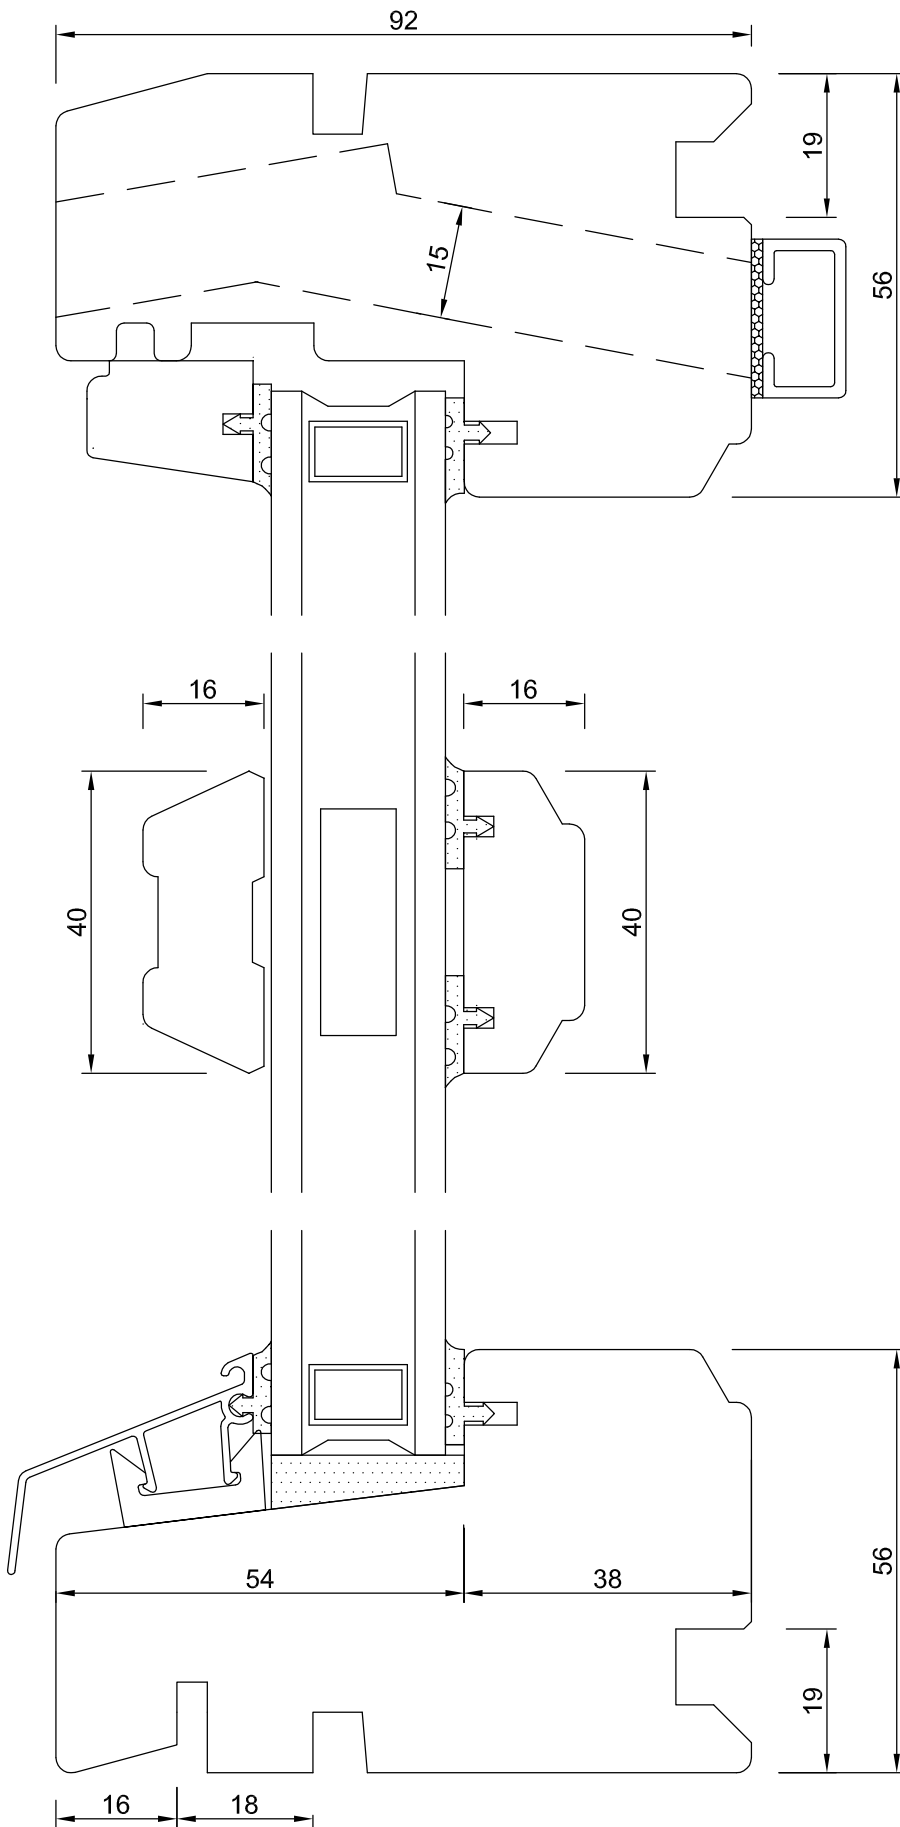

JANEX WINDOW

PRODUCT CATALOGUE

TYPE: 5 F 021

VERTICAL SECTION

40 MM TRANSOME.

FIXED LIGHT WINDOW  
WITH VENT IN  
HEAD IN FRAME

SCALE = 1:1

We reserve the right  
to make changes  
without notice

Drawing No: G F 021

Prepared By: A.Berge

Approved By: T.G.

Issue No: 30.03.00

Issue Date: 30.03.00