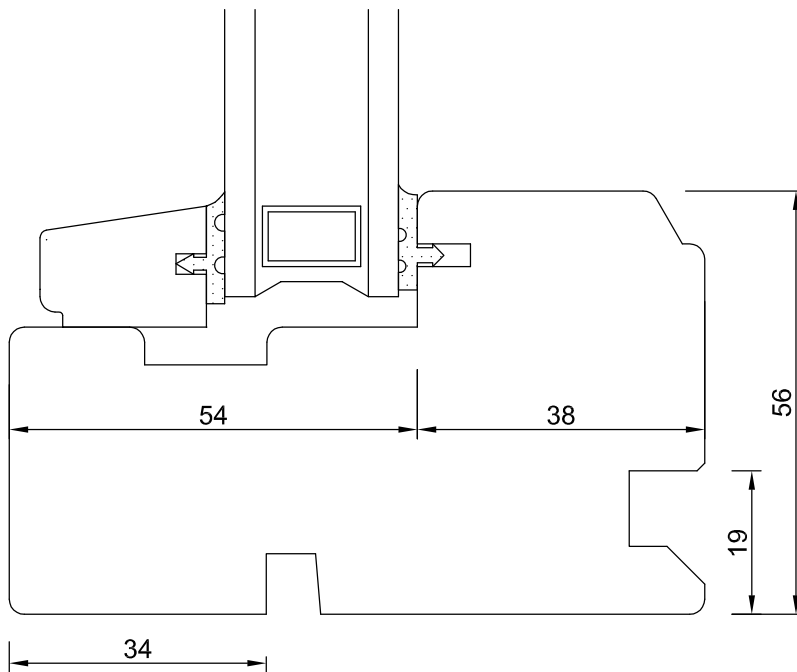

JANEX WINDOW

PRODUCT CATALOGUE

TYPE: 5 F 011

HORIZONTAL SECTION

SIDE AND SIDE

FIXED LIGHT WINDOW

SCALE = 1:1

We reserve the right
to make changes
without notice