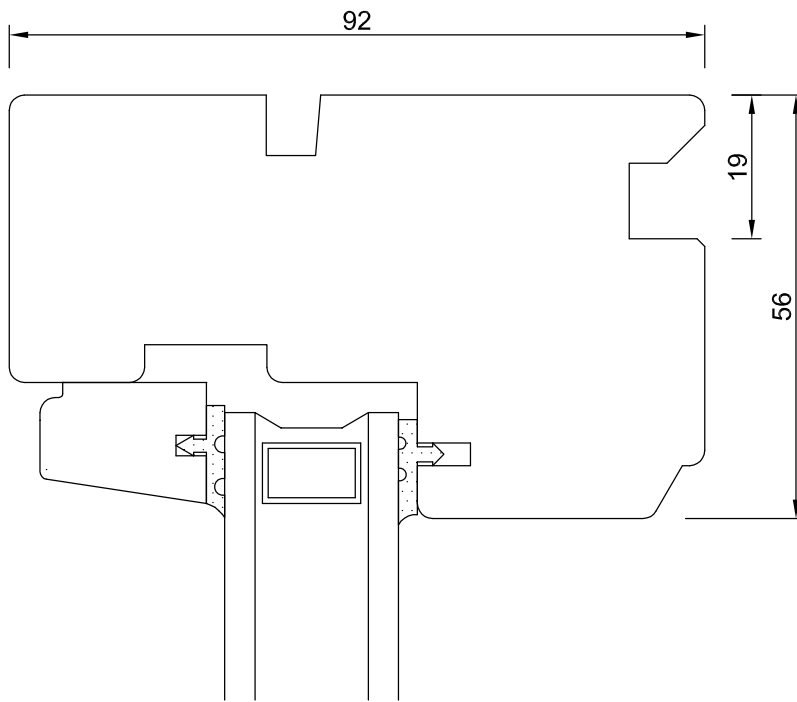

JANEX WINDOW

PRODUCT CATALOGUE

TYPE: 5 F 011

HORIZONTAL SECTION

SIDE AND SIDE

FIXED LIGHT WINDOW

SCALE = 1:1

We reserve the right
to make changes
without notice