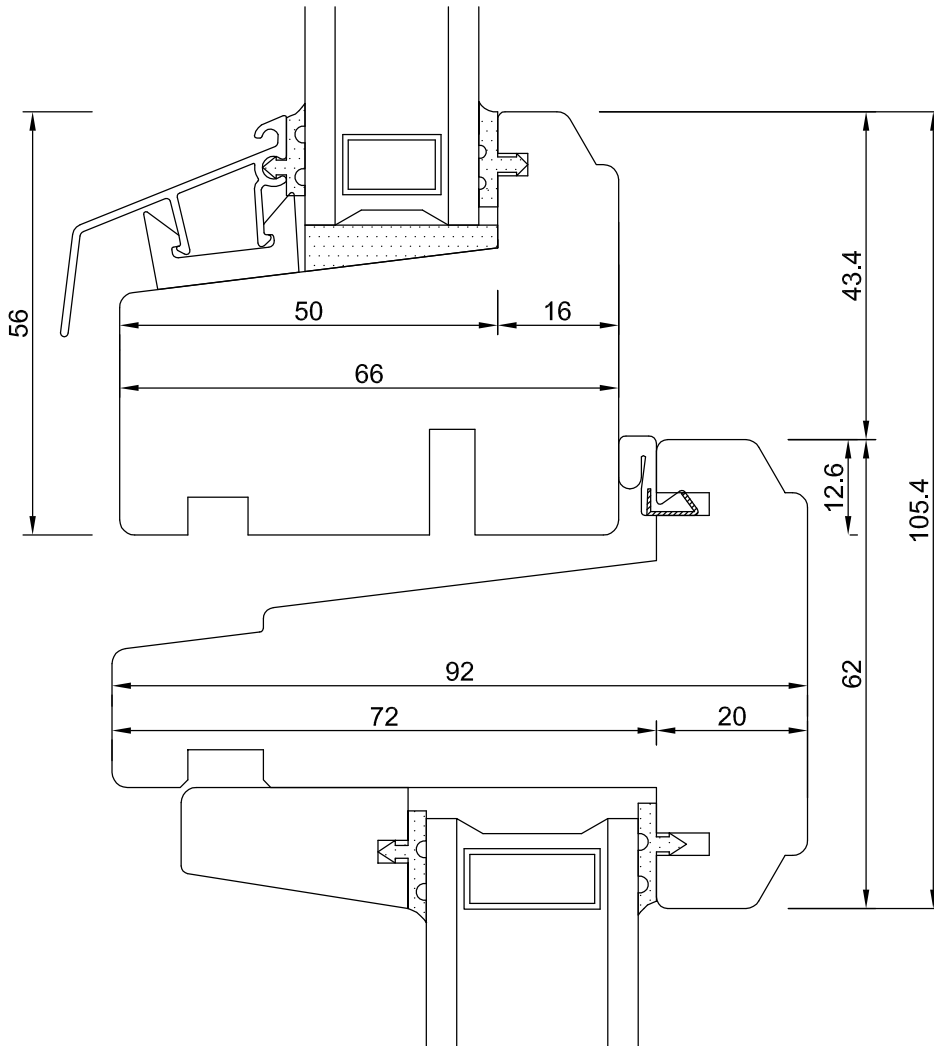

JANEX WINDOW

PRODUCT CATALOGUE

TYPE: 2 GH 043

VERTICAL SECTION

62 MM TRANSOM.

180° CANOPY WINDOW

SCALE = 1:1

We reserve the right
to make changes
without notice

Drawing No: G GH 043

Prepared By: A.Berge

Approved By: T.G.

Issue No: 07.06.00

Issue Date: 18.01.00