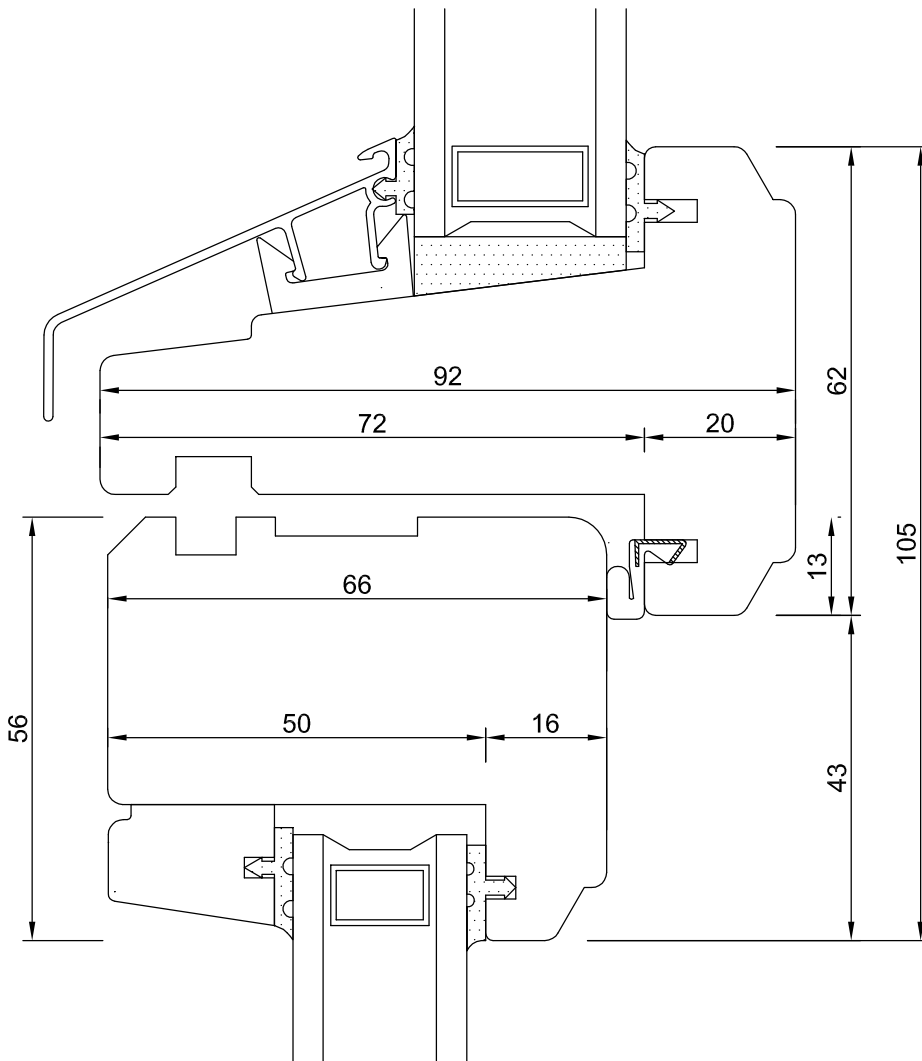

JANEX WINDOW

PRODUCT CATALOGUE

TYPE: 2 GH 042

VERTICAL SECTION

62 MM TRANSOM.

180° CANOPY WINDOW

SCALE = 1:1

We reserve the right  
to make changes  
without notice

Drawing No: G GH 042

Prepared By: A.Berge

Approved By: T.G.

Issue No: 18.01.00

Issue Date: 18.01.00