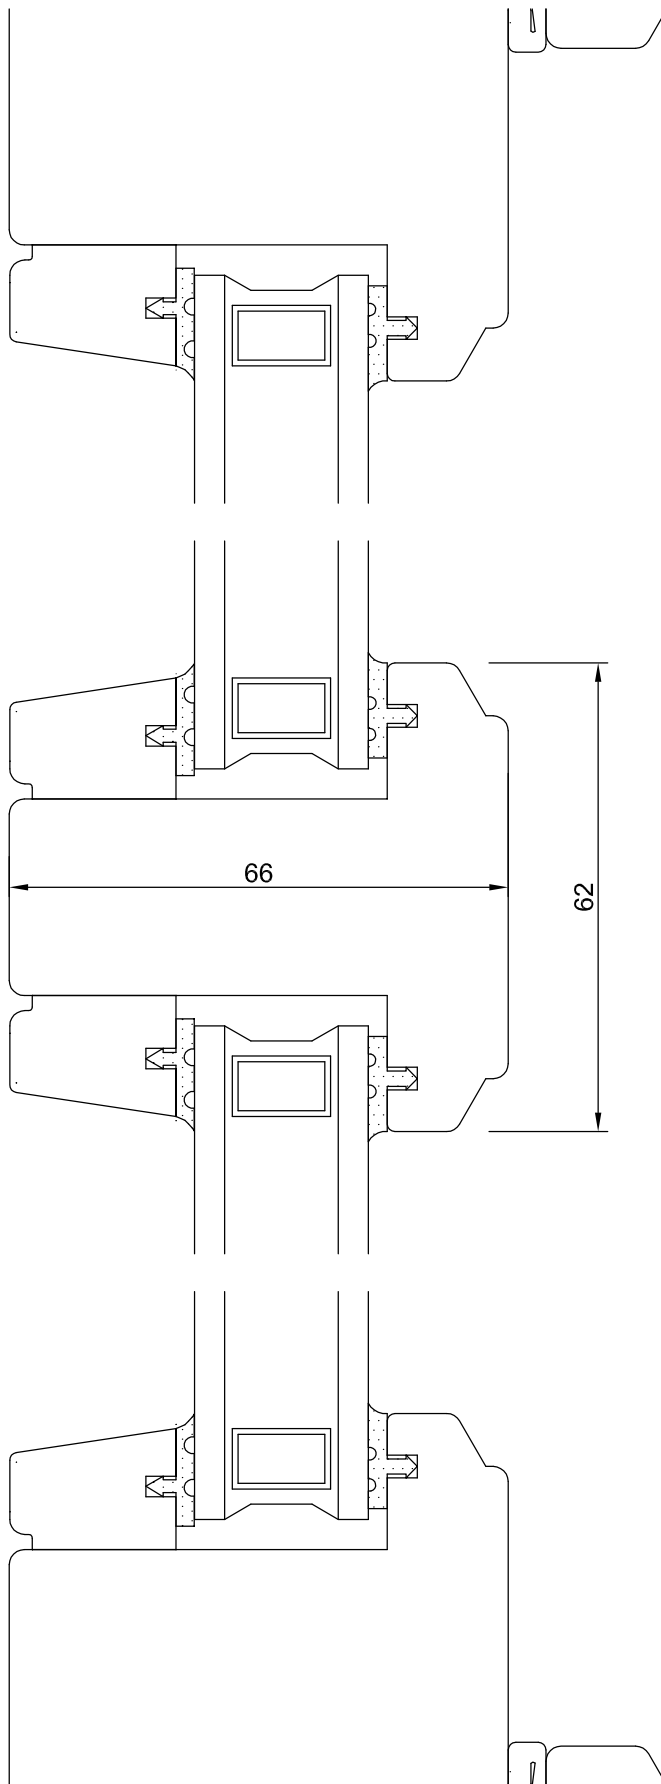

JANEX WINDOW

PRODUCT CATALOGUE

TYPE: 2 GH 032

HORIZONTAL SECTION

62 MM MULLION IN SASH

180° CANOPY WINDOW

SCALE = 1:1

We reserve the right
to make changes
without notice

Drawing No: G GH 032

Prepared By: A.Berge

Approved By: T.G.

Issue No: 07.01.00

Issue Date: 07.01.00