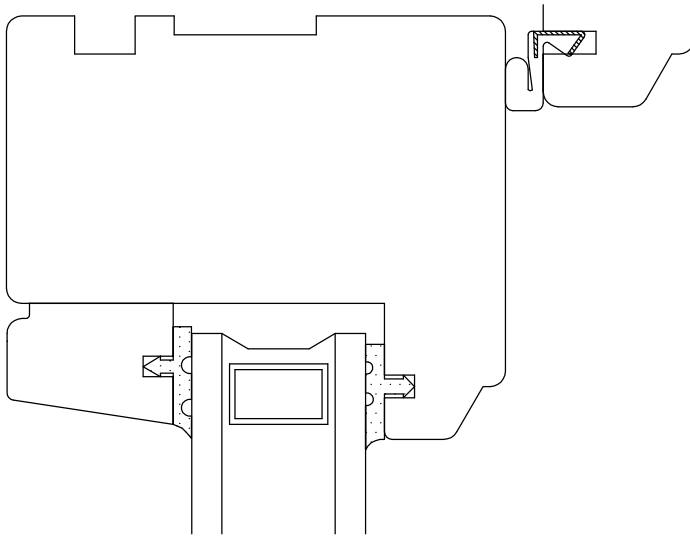

JANEX WINDOW

PRODUCT CATALOGUE

TYPE: 2 GH 031

HORIZONTAL SECTION

40MM MULLION IN SASH

180° CANOPY WINDOW

SCALE = 1:1

We reserve the right
to make changes
without notice