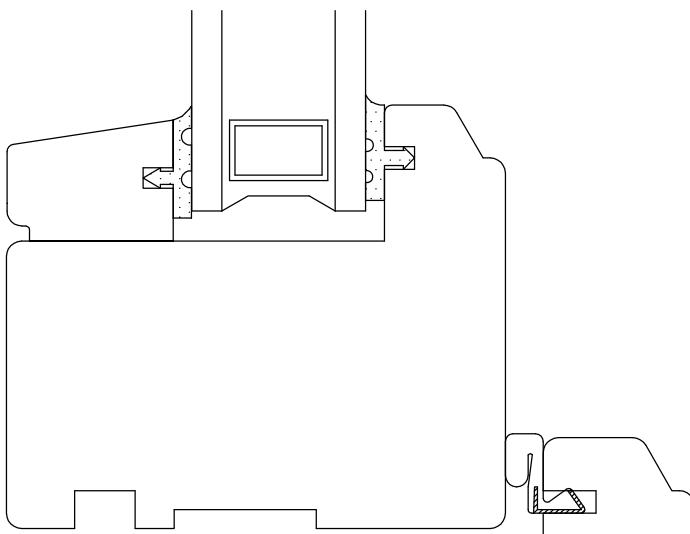

JANEX WINDOW

PRODUCT CATALOGUE

TYPE: 2 GH 031

HORIZONTAL SECTION

40MM MULLION IN SASH

180° CANOPY WINDOW

SCALE = 1:1

We reserve the right
to make changes
without notice