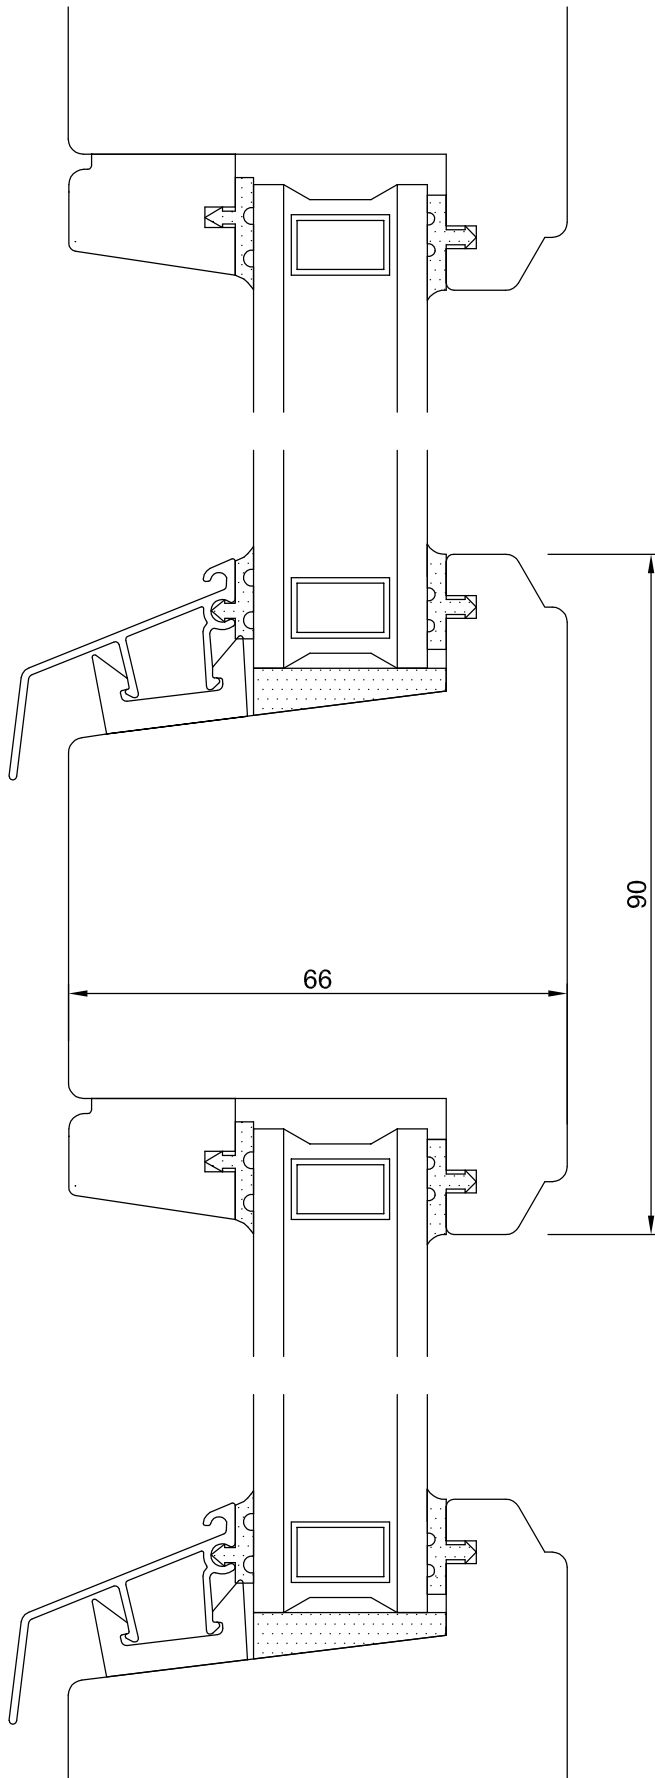

JANEX WINDOW

PRODUCT CATALOGUE

TYPE: 2 GH 023

VERTICAL SECTION

90 MM TRANSOM IN SASH

180° CANOPY WINDOW

SCALE = 1:1

We reserve the right
to make changes
without notice

Drawing No: G GH 023

Prepared By: A.Berge

Approved By: T.G.

Issue No: 1

Issue Date: 07.01.00