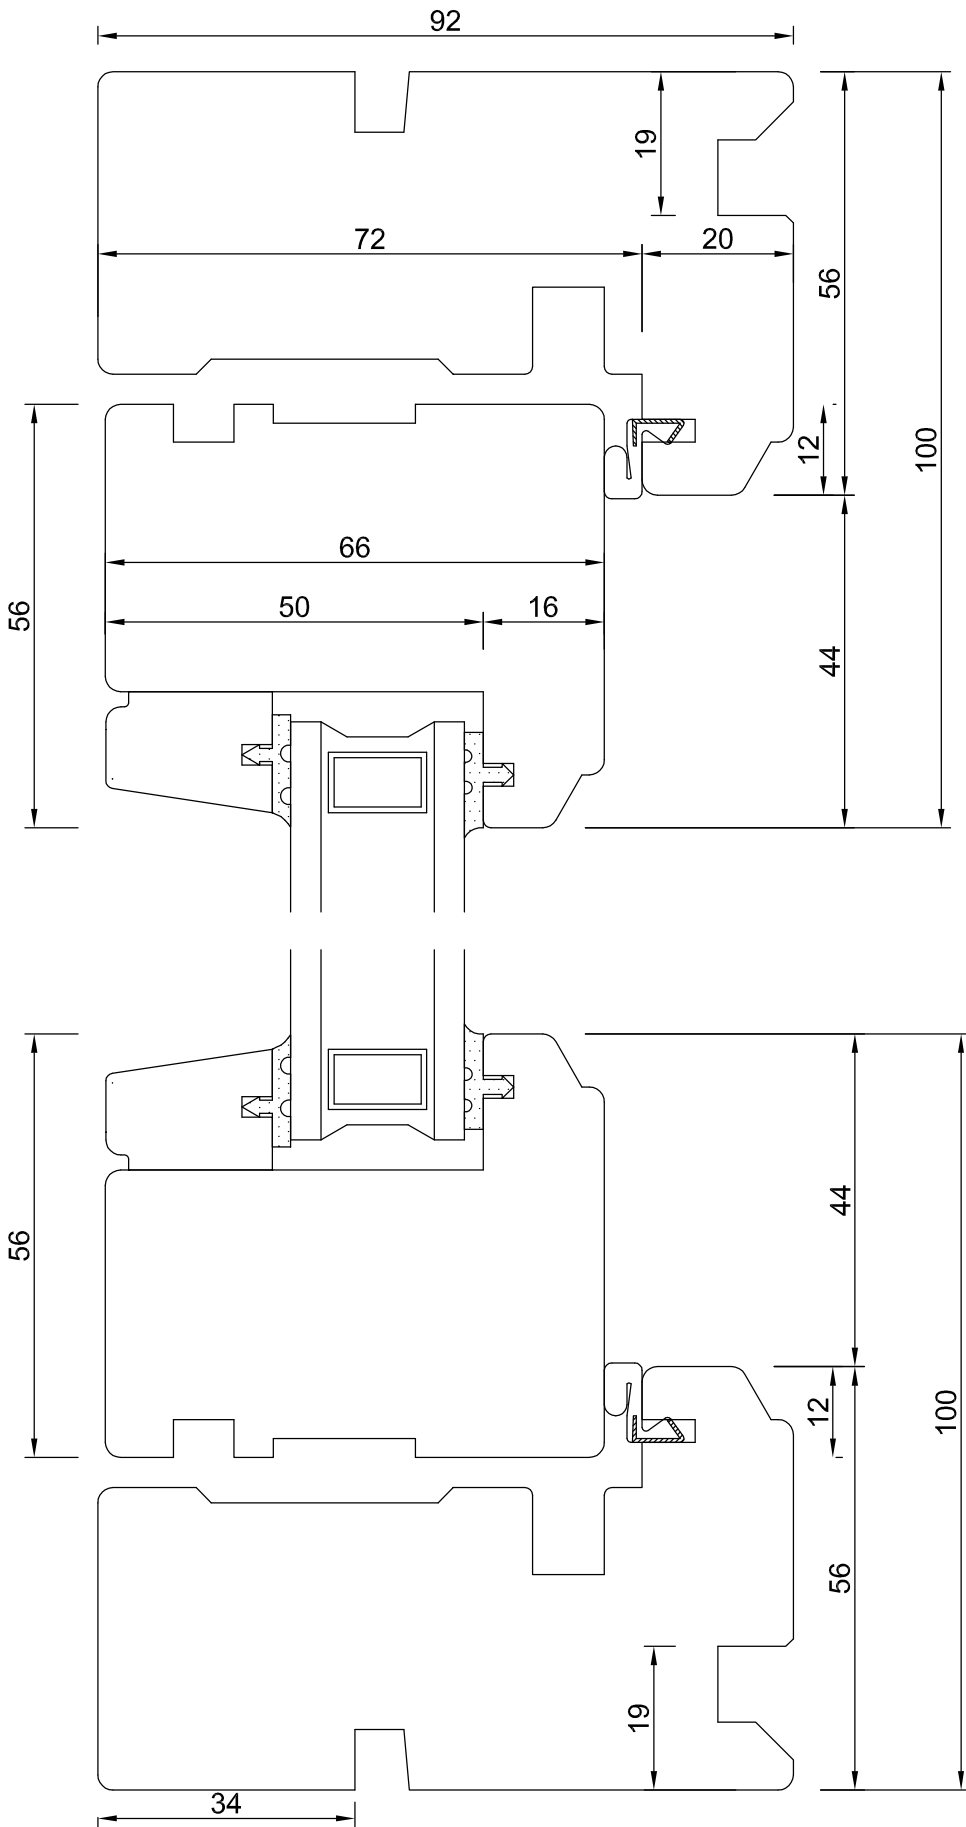

JANEX WINDOW

PRODUCT CATALOGUE

DOC.NO: 2 GH 011

HORIZONTAL SECTION

SIDE AND SIDE

180° CANOPY WINDOW

SCALE = 1:1

We reserve the right to make changes without notice

Drawing No: G GH 011

Prepared By: A.Berge

Approved By: T.G.

Issue No: 1

Issue Date: 07.01.00