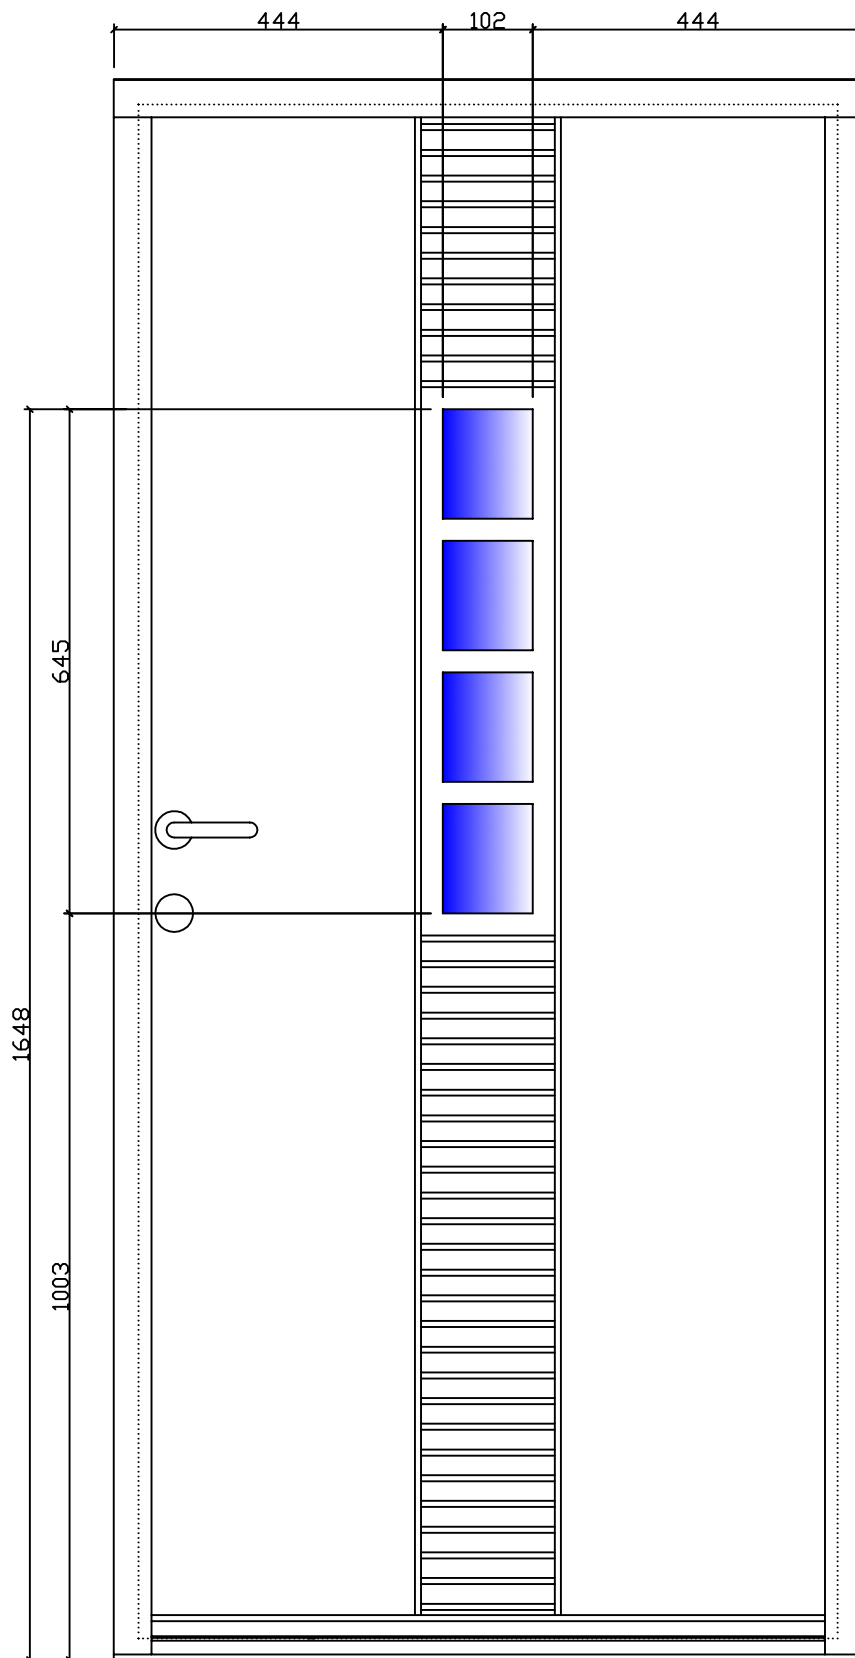

GILJE DOOR – M: 99x209

INSIDE

	DRAWING	SURFACE	DRAWING NO.	
	ANDRE B30	PAINTED	ND-JAN-133	
	GLAZING	DIM.	APPROVED BY:	REVISION
BELGISK RÅGLASS	9/10x20/21	K.S./S.E.K.	21.03.2006	
	SCALE	DESIGNED BY:	DATE	
	1:10	LBS	10.06.2002	